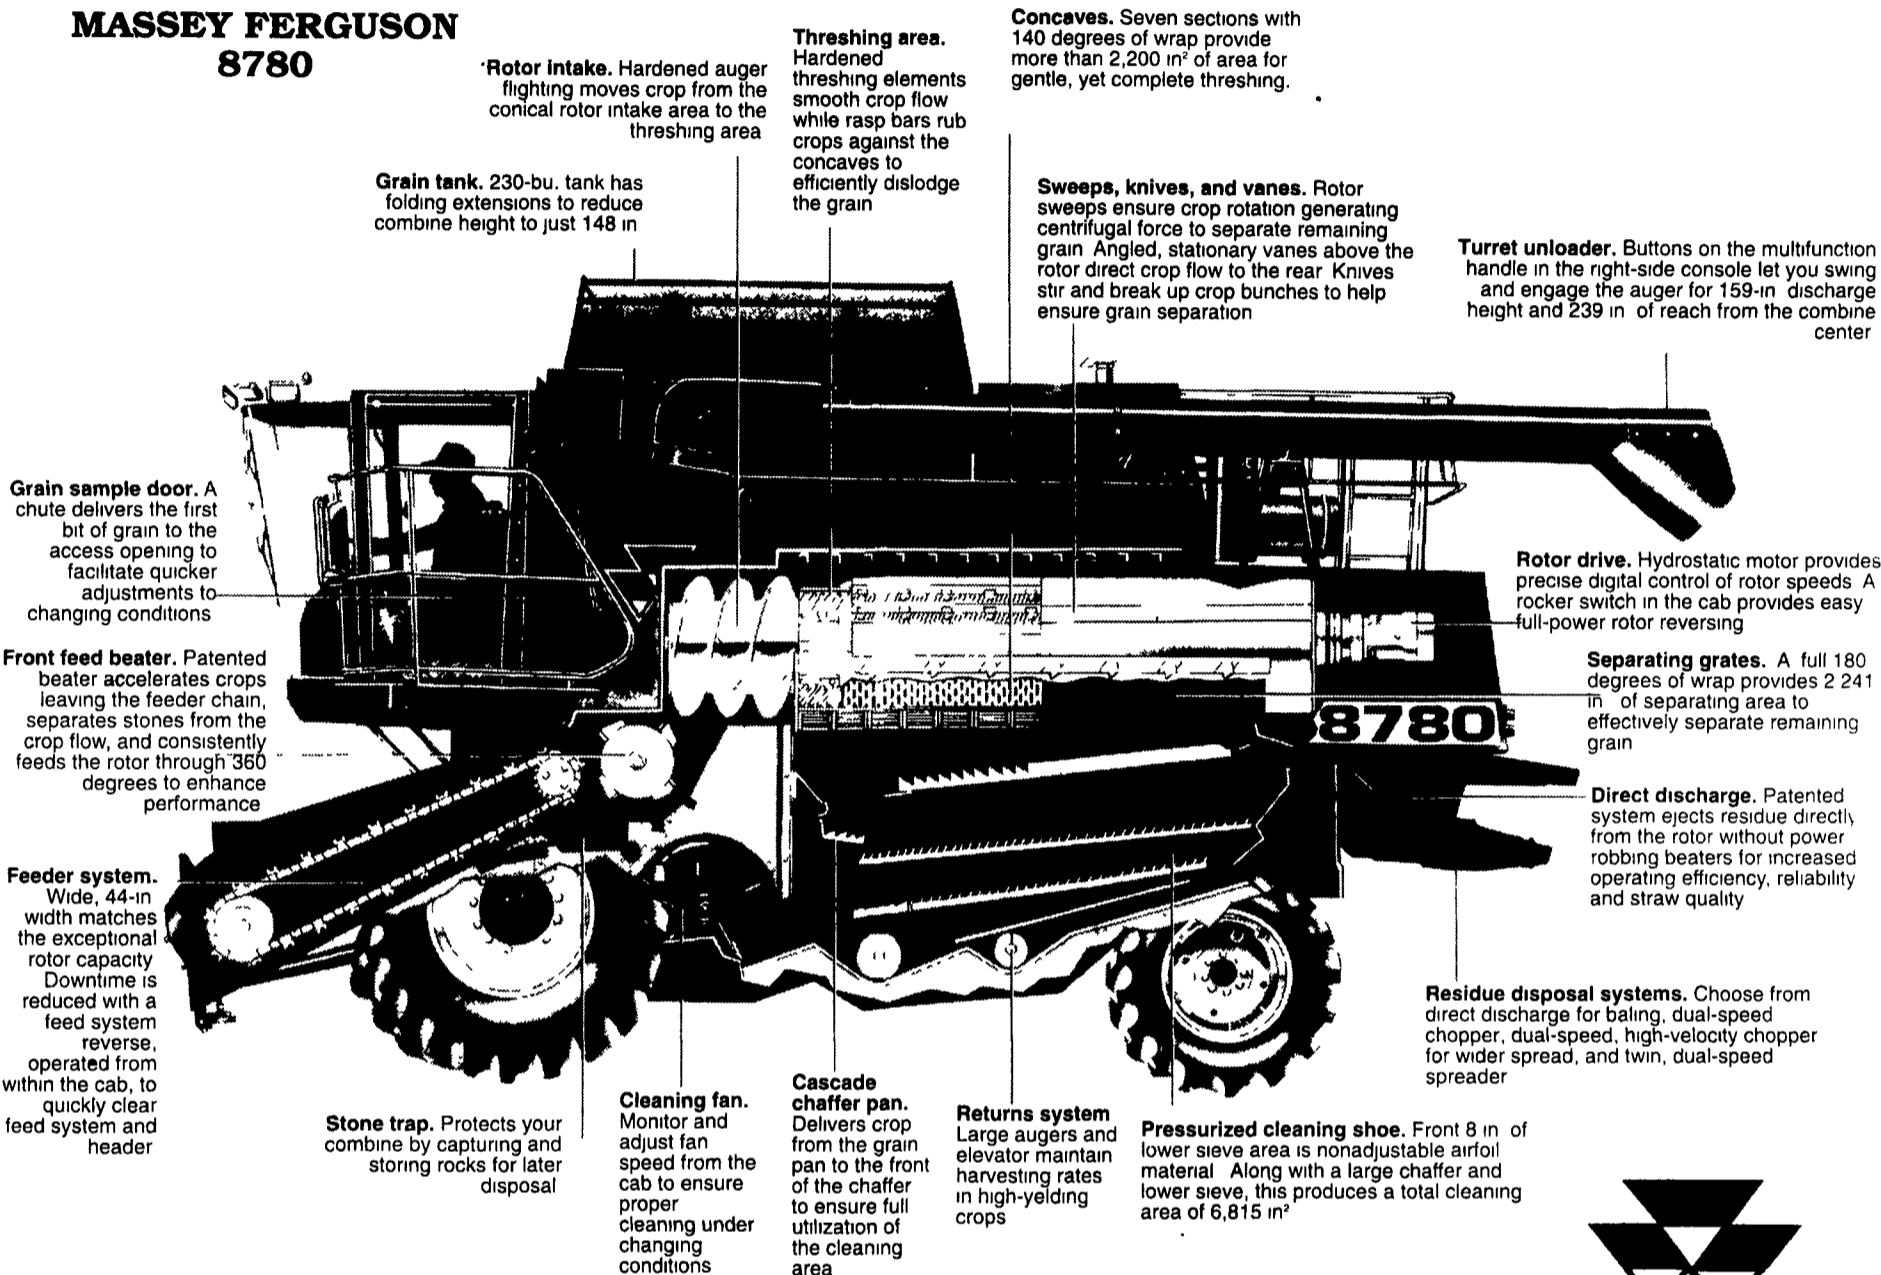

SINCE 1936

M.M. WEAVER & SONS, INC.

MASSEY FERGUSON
Tractors And Combines

Leola, PA 17540 Phone: (717) 656-2321

Located: 4 miles West of New Holland on Rt. 23, 1 1/2 miles Northeast of Leola on the No. Groffdale Rd., 1 mile on the right, opposite Groffdale Mennonite Church.

Meeting all your harvesting needs!

The inside story on the ultimate harvesting machine.

MASSEY FERGUSON 8780

MASSEY-FERGUSON

USED TRACTORS

Oliver 770 Gas Tractor	\$21,000
Farmall H Tractor	\$1,200
MF 275 with loader 67 HP.	\$11,900
Farmall 400	\$2,500
MF 165 Gas With Loader, 50HP	\$4,900
MF 1155 Tractor, 140 HP.	\$11,500
MF 399 with Loader, 95 HP.	\$17,500
Kubota B1750 4x4, 15 PTO HP 342 Hr	\$8,900
Case 2290 with Cab 129 HP, 3800 Hr	\$13,500
IH 140 with Belly Mower	\$3,200

DEMO TRACTORS

Model 3120-T, 2 Wheel Drive	
MF 375 Tractor, 60 HP	
MF 8160 4x4, 180 HP	

USED COMBINES

Oliver 525 Combine with 2 Row 38" Corn Head, 11' Grain Head	\$2,000
Like New MF 8460 with Hillside Cleaning 6 Row 30" Corn Head, 20 ft floating Grain Head, less than 200 hrs	JUST IN

1996 MF 8570 4x4 Rotary Combine, 1,166 Hr. with 863 Corn Head	JUST IN
1976 Uni system 717 combine with 4 row 443 JD corn head	\$4,500
1990 MF 8460 2,573 hrs 15' Floating Grain Head, 6 Row Corn	\$64,000
1990 MF8460 with Hillside Cleaning, 20 ft. Floating & 6 Row Corn Head, 3219 hrs	\$67,000
1981 MF860 with 15 ft Floating Grain Head with 3,400 hrs.	\$12,000
1979 MF760 with 16 ft Floating Grain Head with 3,867 hrs	\$11,500
1979 MF550 with 13 ft Grain Head with 3,898 hrs.	\$11,000
1977 MF750 with 15 ft. Floating Grain Head	\$9,000
1975 MF760 with 18 ft. Flex Head with 3263 hrs.	\$9,500
Like New 20 ft. MF 9650 Floating Grain Head to fit MF 860 & 760 Combine	\$9,700
MF 8570 Rotary Combine 200 HR.	DEMO