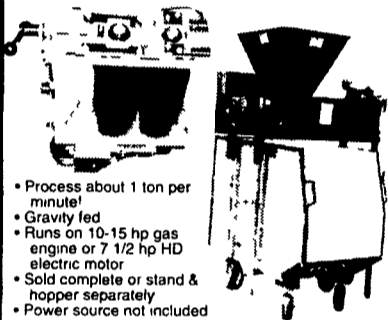

**Silage Roller Mill**

Process silage or crimp high moisture corn in the barn with the same reliable kernel processing insert unit that retrofits into JD pull type harvesters

- Process about 1 ton per minute!
- Gravity fed
- Runs on 10-15 hp gas engine or 7 1/2 hp HD electric motor
- Sold complete or stand & hopper separately
- Power source not included