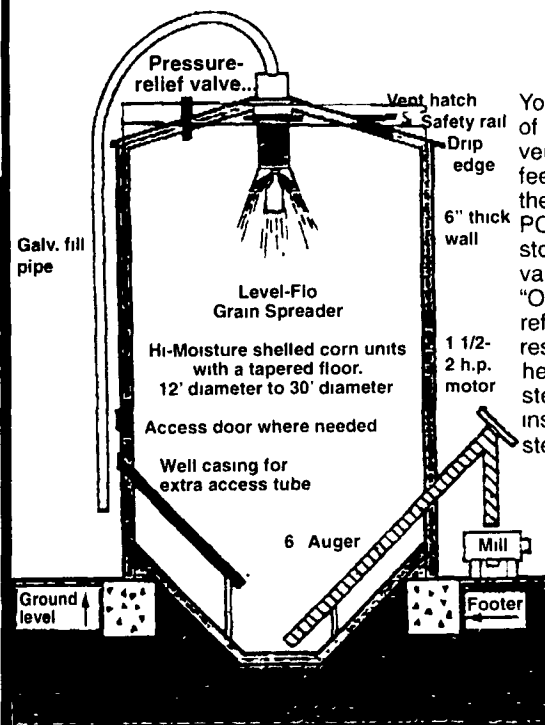

HI-MOISTURE SHELLED CORN SILO WITH HOPPER FLOOR

"Hi-Moisture Shelled Corn"

You know the advantages of hi-moisture shelled corn versus dry corn for animal feeding. So now consider the many advantages of **POURED CONCRETE** to store and protect your valuable grain. "Our 6" thick concrete walls reflect 38% of light beams, resulting in 780 times more heat-resisting ability than steel, and 25 times more insulating power than steel."

"Our 6" thick walls have a very low leak potential compared to prefab silos of any kind, and a very low maintenance requirement."

"PROTECT YOUR CORN FROM THE HEAT"

For Equipment Sales and Service Call Randy Gayman (717) 262-2908

Remember, if you need a silo... you need to call Bob Francis 717-262-2907

MEMBER International Silo Association/PA Forage and Grassland Council/AM Society of Agricultural Engineers/Crop Storage Institute

Sollenberger Silos Corp.

A Nittouse Company
2294 Molly Pitcher Hwy S
Chambersburg, PA 17201

Bob Francis
717-262-2907 Office
717-263-6383 Evenings

Poured Concrete Silos Since 1908