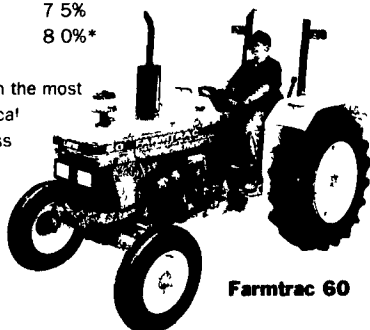

Common Sense Solutions. Common Sense Rates

These Rates Available 'til
October 31, 1998 Only!

Special Rates on All Tractors by Long! Buy Today!

12 months	0%
24 months	5.0%
36 months	6.5%
48 months	7.5%
60 months	8.0%*

Get the best deals ever on the most sensible tractors in America!
See your Long Agribusiness dealer before October 31 for these great rates

*Payment is \$252.00/mo based on 20% down payment and an APR of 8.00% for 60 months and sale price of \$15,465. Tax and freight not included