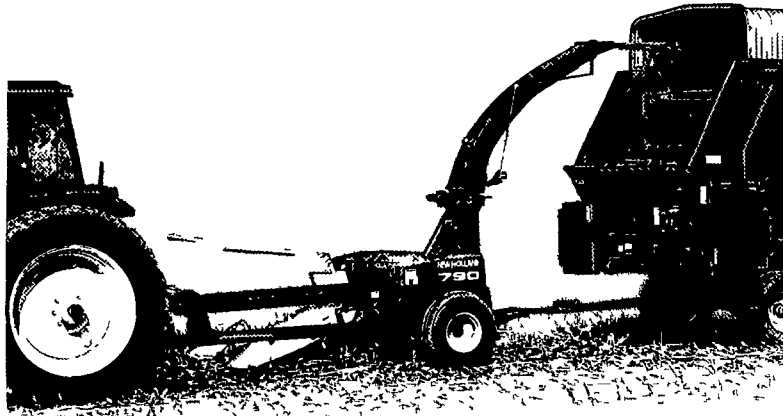

**Ag-Co Allis  
7600**

w/Loader, 4WD,  
Cab, Air, Heat,  
Stereo,  
**EXCELLENT  
CONDITION**  
(717) 521-1111

**STEEL HAY WAGON BOXES**

16', 18', or 20'x8', 8 1/2' or 9'.  
Also sides to bolt on your wooden bed.  
**ROUND BALE CARRIERS,  
ROUND BALE FEEDERS.**  
Dealers Welcome  
**ELIMSPORT WELDING SHOP**  
(717) 547-2476 or  
1 (888) 462-4124

**Outstanding  
performance  
in the field**

You get a fine, uniform chop with the Model 790 forage harvester from New Holland. The 12-knife cutterhead features hardened alloy knives with tungsten edges to keep you chopping at peak productivity, season after season. And routine maintenance is hassle-free!

Nobody builds forage harvesters better than New Holland. Stop in and see why they're outstanding in the field.

**QUALITY USED EQUIPMENT FOR SALE**

**HAY EQUIPMENT**

- IH 584 Tractor
- NH L553 Skid Loader
- MF 520 12 ft. Disc Harrow
- Century 200 Gal. 3 Pt. Sprayer
- NH 488 Haybine
- (2) NH 489 Haybines
- (2) NH 492 Haybine
- NH 499 Haybine
- NH 1495 Haybine
- NH 412 Discbine
- NH 256 Rake
- JD 894A Hay Rake
- Zimmerman 7 1/2 Ft. Hay Tedder
- IH 430 Baler w/thrower
- NH 310 Baler w/Thrower
- Hesston 555T Round Baler
- JD 27 14 ft. Flail Shredder
- Bush Hog 6' Flail Mower