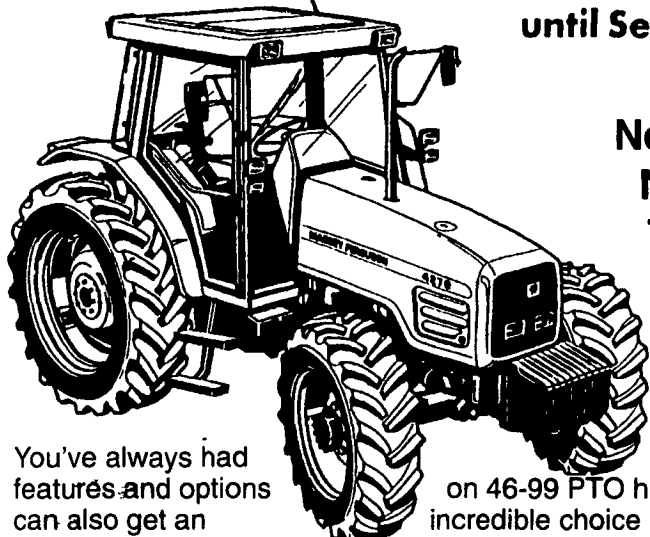

**New MF 4270 4WD &
New MF 4245 2WD
Tractors In Stock.**

You've always had features and options on 46-99 PTO hp MF utility tractors. Now you can also get an incredible choice of financing options. Options include waiver of finance charges until September 1, 1999, big cash discounts, and financing as low as 0% for up to 60 months, depending on your down payment and/or trade-in.