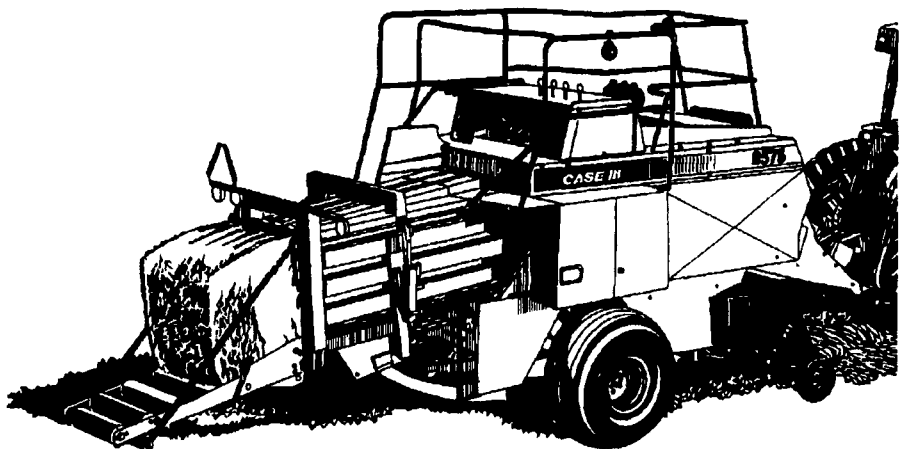

XT... The Next Revolution in Productivity

75XT Skid Loader

Handle Forage Crops With Ease

Case IH 600 Forage Blower

Top Productivity - Wet or Dry

Case IH 8575 Mid-Size Center-Line Baler

Remarkable!

The MX Series MAXXUM[®] Tractors

SEE YOUR LOCAL CASE IH DEALER TODAY!

All Roads Lead To...

Zimmerman's Farm Service, Inc.

180 School Road, Bethel, PA 19507.

Phone: (717) 933-4114 Fax: (717) 933-9001

Zimmerman's Farm Service began 34 years ago in the little town of Bethel between Allentown and Harrisburg just off Route 78. Today at a new modern facility, on School Road, west of town, the family owned business is ready to serve the farm and construction industries with all employees that are committed to the good service of present and future customers.

Zimmerman's Farm Service is ready to fill your needs in farming and construction equipment. Their sales persons are specialists in materials handling, hay equipment, tillage equipment, spraying equipment, tractors (both large and small) and planting and seeding equipment.