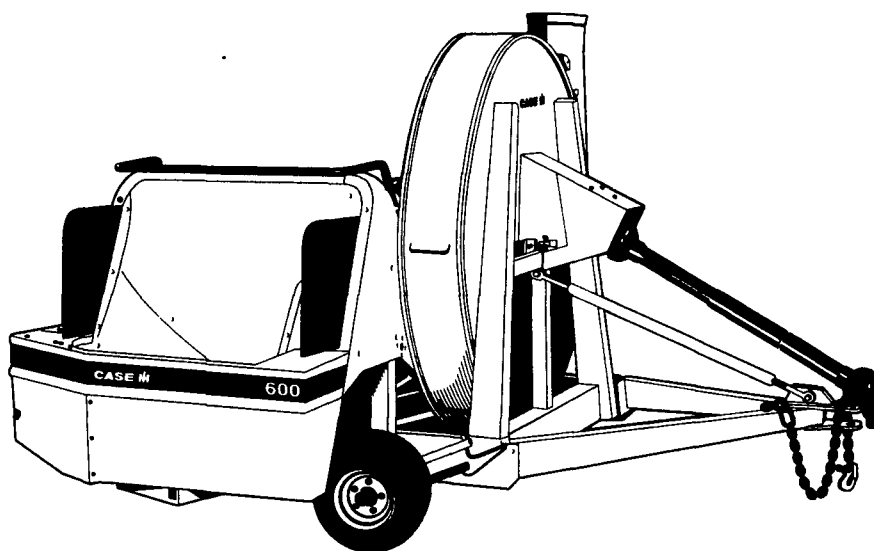

XT... The Next Revolution in Productivity

75XT Skid Loader

Handle Forage Crops With Ease

Case IH 600 Forage Blower

Top Productivity - Wet or Dry

Case IH 8575 Mid-Size Center-Line Baler

Remarkable!

The MX Series MAXXUM[®] Tractors

SEE YOUR LOCAL CASE IH DEALER TODAY!

All Roads Lead To...

Zimmerman's Farm Service, Inc.

180 School Road, Bethel, PA 19507.

Phone: (717) 933-4114 Fax: (717) 933-9001

Zimmerman's Farm Service began 34 years ago in the little town of Bethel between Allentown and Harrisburg just off Route 78. Today at a new modern facility, on School Road, west of town, the family owned business is ready to serve the farm and construction industries with all employees that are committed to the good service of present and future customers.