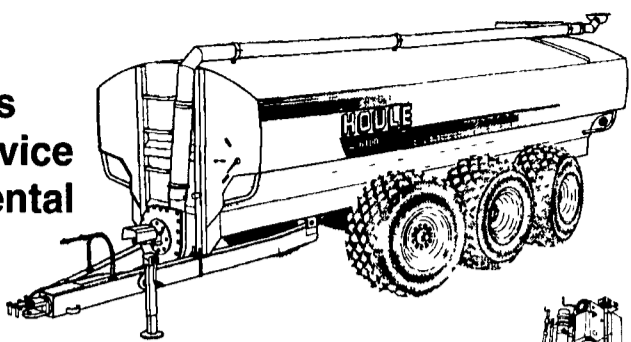

YOUR MANURE IS OUR BREAD AND BUTTER

- Sales
- Service
- Rental

- Custom Application
- Installation
- Custom Design

Liquid Manure is a valuable resource and a challenge to handle. You need an expert!

At Mid-Atlantic Agrisystems, liquid manure is our bread and butter not a sideline. To solve your problems we carry the most

complete line of equipment in the region, have years of practical hands-on experience, and offer valuable knowledge about products and the latest, most effective manure handling equipment.

Call the experts
Call Mid-Atlantic.

Stop by our display on East 5th St. at Ag Progress Days August 18, 19 & 20th and check out the latest in

HOULE

manure handling equipment
On Display Will Be:

- Pull-Type Liquid Spreaders
- Cable Alley Scrapers
- Lagoon Pump
- Irrigation Pump
- Vertical Pit Pumps
- PTO Transfer Pumps
- Futuro Piston Pump
- Ask Us About The New Houle Separator

We have several good pieces of used liquid manure equipment including:

Houle 6,000 gallon tank
28Lx26 tires, brakes
$20,400