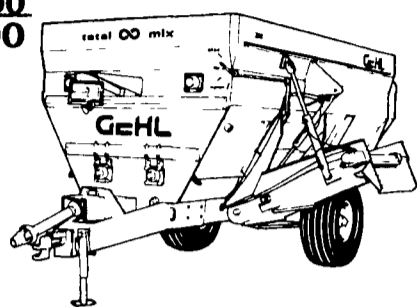

## THIS WEEK'S SPECIAL New Gehl 8210 MIXER FEEDER

210 Cu. Ft. Capacity Includes Scale

Sale Price **\$14,500**

Cash Discount **\$2,000**

Cash Price **\$12,500**

Low Rate Financing Available:

0% for 24 Months

### TRACTORS

New MF 6180, 2WD, 110 HP, With Cab	Call
New MF 4270, 4WD, 99 HP, 18x6 Trans with Cab	Call
New White 6710 4WD, 95 HP, Quadrashift Trans with Cab	Call
New MF 390T, 4WD, 80 HP, 12x12 F/R Shuttle Trans	\$29,700
New MF 4245, 2WD, 75 HP, 18x6 Trans with Cab	Call
New White 6065, 4WD, 62 HP, 12x12 Trans	\$22,300
New MF 1220, 4WD, Turf, 20 HP, Hydro Trans	\$11,950
Used MF 399 2WD, Platform, 95 HP	\$18,700
Used JD 2550, 2WD, ROPS, Front Weights, Nice .....	\$13,500
Used International "H" Gas	\$1,600
Used Farmall "M" Gas	\$2,400

### SKID LOADERS

New Gehl 5635SX 60 HP Diesel, 72" Bucket	Call
New Gehl 4625 SX 43 HP Diesel, 68" Bucket	Call
Demo Gehl 4625, 43 HP Diesel, 68" Bucket	Call