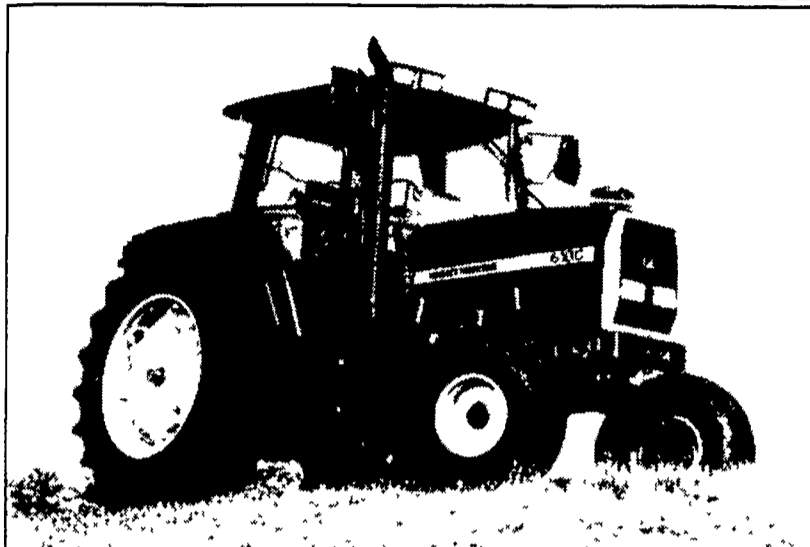

## MASSEY FERGUSON 6180 2WD TRACTOR

- 110 PTO Horsepower
- Perkins 1006-6T DynaTorque™ Engine
- Deluxe Cab
- 16 Spd. Speedshift Transmission with optional 4:1 "Creeper" speed reduction
- Open center hydraulics