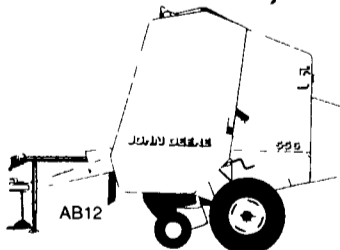

Ask For A Demonstration

**GA 3200 GT
 GYRORAKES**

GA3200GT Gyorakes 10'5"
 Working Width

Sale Price \$3,580.00

Reg. \$3,980.00

Save \$400.00

Towed twin rotor concept

Model GA 6000
 Towed Twin Rotor
 Gyorake 9'10" to 19'
 Working Width
 Factory Demo
\$9,650.00

**SIGN OF THE
 RIGHT CHOICE**

**New 4100 Tractor.
 Work big. Pay little.**

Model 4100 4 Wheel
 Drive Tractor, 20 HP with
 Hydrostatic
 Transmission and
 Industrial
 Tread Tires
\$12,425

THE BEST SHAPED BALES BY FAR
 JD 348 Square Baler With 42 Bale
 Ejector and Electric Controls
In Stock Now

TIGHT BALES, EVERY TIME

556 Round
 Baler, Makes
 5' Wide x 5' High
 Bales With
 Surface Wrap
 and High
 Moisture Kit
\$19,500
 5 5% financing
 available for
 additional cost

5000 TEN Series Utility Tractors