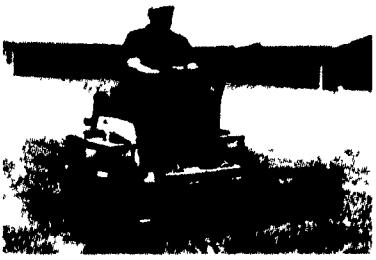

PTO Driven Broom