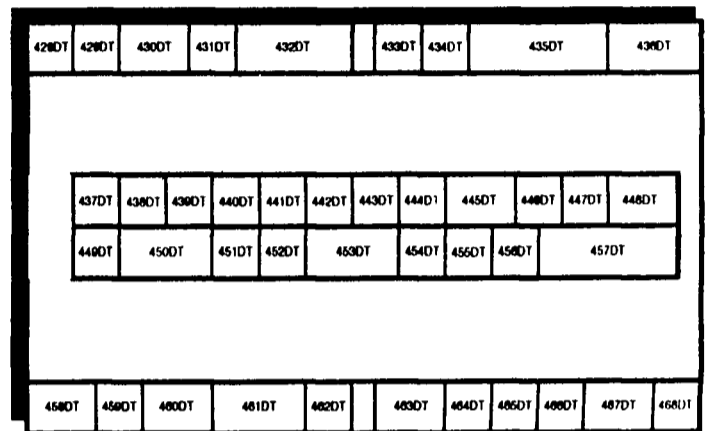

Dairy Exhibitor Tent (428DT-468DT)

SPECIAL PULLOUT EMPIRE FARM DAYS SECTION

AG-CHEM EQUIPMENT CO., INC.

(800) 760-8800

E-mail info@agchem.com
http://www.agchem.com

E-mail info@agchem.com
http://www.agchem.com

SPRAYING SOLUTIONS FOR AGRICULTURAL CONTROL SYSTEMS

- Precise Application Rate
- Increase Productivity
- Reduce Chemical Costs

For LIQUID,
GRANULAR, NH 3

EMPIRE FARM DAYS SPECIAL

5% Off Entire System
And Free Freight

Ask About Extended Warranty
On Control Systems

LOOK

SEE OUR
EXCITING LINE OF
NEW PRODUCTS AT
EMPIRE FARM DAYS
WE ARE AT
BOOTH #824

The #1 Leader in Manufactured Sprayer Equipment