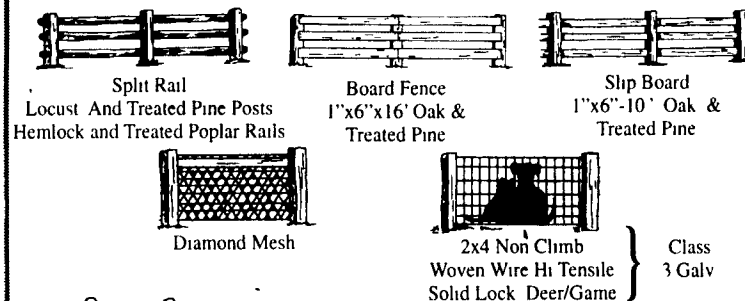

Melodie Ranch Fencing

Specializing in Hytensil Fences, Board Fences and Deer Control Fences

Check Our Prices

Built By Horsepower

Carson Z. Martin, RR #3 Box 181 Selinsgrove, PA 17870

KEYSTONE FENCE SUPPLIES (717) 738-0923

- Complete Line Of Hi-Tensile Fence Supplies
- Split Rail
 - Board Fence
 - Slip Board
 - Locust And Treated Pine Posts
 - 1"x6"x16' Oak & Treated Pine
 - 1"x6"-10' Oak & Treated Pine
 - Diamond Mesh
 - 2x4 Non Climb Woven Wire Hi Tensile Solid Lock Deer/Game
 - Class 3 Galv
 - Board Gates & Split Rail Gates
 - Tubular Steel Gates
 - Round Posts
 - 2"x3" - 7' & 8'
 - 3"x4" - 6 1/2' - 7' - 8' - 10'
 - 4"x5" - 6 1/2' - 7' - 8' - 10'
 - 5"x6" - 6 1/2' - 7' - 8' - 10' - 12' - 14'
 - 6"x7" - 6 1/2' - 8' - 10' - 16' - 20' - 25'
 - Square Post
 - 4"x4" - 7' - 8'
 - 3"x6" - 7' - 8'
 - 4"x6" - 7' - 8'
 - 6"x6" - 8'