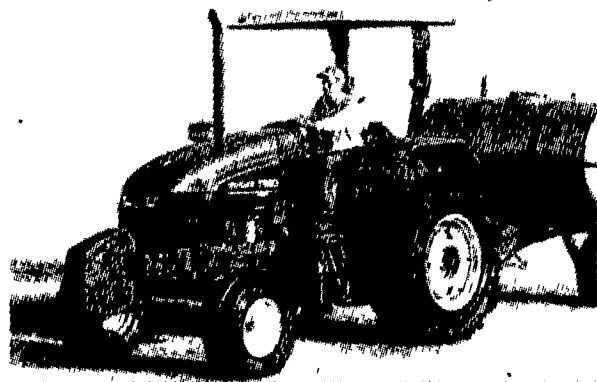

We deliver peace of mind with every GENESIS™ tractor

NEW HOLLAND

Buying or leasing a GENESIS™ tractor from New Holland is virtually risk-free.

- GUARANTEED trade-in value with no-risk leases
- The best warranty – 3 years, 3,000 hours, no deductible
- The best performance – the best lugging ability, the best fuel economy, the smoothest powershift and more!
- The best dealer service and support

Stop in for a test drive. We deliver peace of mind with every GENESIS™ tractor.

Excellent in the field - and on the farm

New Holland 70- to 90-PTO-hp tractors feature a 16x16 Pulse Command™ transmission with push-button power shifting within each of four speed groups. Speeds are evenly spaced 18% apart, with nine speeds in the usual two- to seven-mph working range. Plenty of gear overlap makes range shifting unnecessary most of the time. The shuttle lets you pull out from a dead stop or change direction without clutching. An optional, electro-hydraulically engaged creeper is also available.

NEW HOLLAND

Shuttle back and forth with ease

The left-hand, column-mounted shuttle control on New Holland 40 to 62 PTO hp tractors with 8x8 and 16x8 transmissions provides convenient shifting of the best, fully-synchronized shuttle in this horsepower class. Shuttling is controlled with the left hand, leaving your right hand free to operate the loader.

NEW HOLLAND

Great looks. Aggressive power.

New Holland 35 Series tractors really "work big" in the field or on the job.

- Engines have good lugging ability with 1000 useful rpm's between maximum torque and maximum power
- 14.5 gpm hydraulic flow assures fast implement response
- 3-point lift system, activated by touch control, is best-in class
- Electro-hydraulic differential lock provides maximum traction when needed.