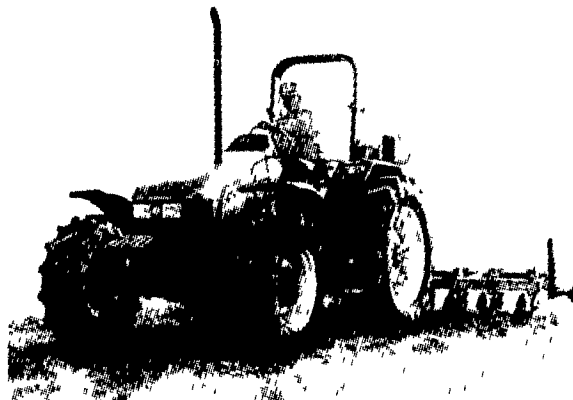

NEW HOLLAND

Shuttle back and forth with ease

The left-hand, column-mounted shuttle control on New Holland 40 to 62 PTO hp tractors with 8x8 and 16x8 transmissions provides convenient shifting of the best, fully-synchronized shuttle in this horsepower class. Shuttling is controlled with the left hand, leaving your right hand free to operate the loader.

NEW HOLLAND

Great looks. Aggressive power.

New Holland 35 Series tractors really "work big" in the field or on the job.

- Engines have good lugging ability with 1000 useful rpm's between maximum torque and maximum power
- 14.5 gpm hydraulic flow assures fast implement response
- 3-point lift system, activated by touch control, is best-in class
- Electro-hydraulic differential lock provides maximum traction when needed.

NEW HOLLAND

See Your Local Dealer and Ask About the SPECIAL PROGRAMS
SALES - PARTS - SERVICES

Boomer™ has tightest turnaround

Cut the wheel on a Boomer compact tractor and BOOM... it turns on a dime, up to 50% less than other compacts.

- With Supersteer™ enjoy greater maneuverability
 - Sensitrack™ clutch senses turns and is easy on turf
 - Innovative styling means high visibility and easy of operation
 - Comfort-Plus™ deck applies ergonomic design for greater operator comfort
- See Boomer now!