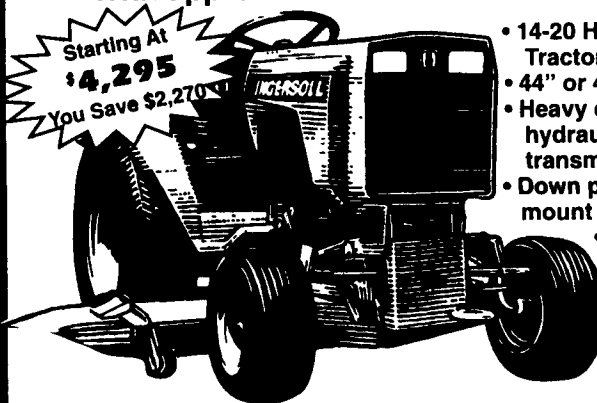

# CERESVILLE FORD NEW HOLLAND, INC.

8102 Liberty Road • P.O. Box A  
Frederick, MD 21701

We ship parts UPS Fed.  
Express every day.

301-662-4197 • 1-800-331-9122

- Sweet corn harvest, 2 R SP
- JD 7700 combine 2 heads
- Asteck crop sprayer
- John Blue field sprayer w/ss tank
- Payloader, Nelson, Cummins, diesel, \$2,900
- 2 Ford dump trucks
- Super M, JD 50 tractor

(732) 946-8840

**1989 JD 4255 4x4, PS, New Rear Tires, 280 Loader, Nice**  
**\$46,500 OBO**  
**540/896-6946**

## FREE FOR 1 YEAR\*!

12 Months same as cash on all models in stock.  
\* With approved credit. See dealer for details.

- 14-20 HP Garden Tractors
- 44" or 48" Mower
- Heavy duty hydraulically driven transmission
- Down pressure in front-mount attachments
- Formed & welded decks. No flimsy stamping
- Big wheels - better traction