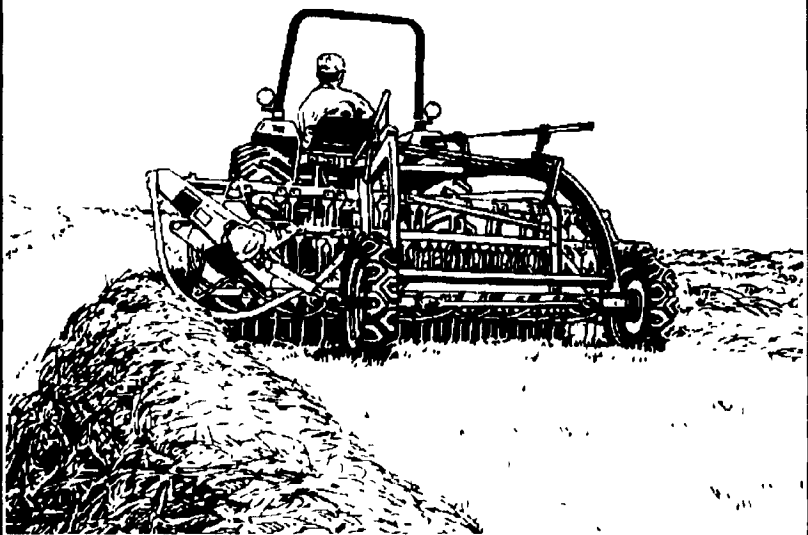

BHM FARM & LAWN EQUIP.

SALES - PARTS - SERVICE
Route 934 - 2 Miles North of Annaville, PA
Telephone 717-867-2211

Best Buys in Used Equipment

TRACTORS

- Case IH 7120 MFD, Cab
- Case IH 5120
- Case IH 5240
- Case 830
- Case 995
- Case 1070
- Case 1690
- Case 2290 - $10,000
- IH 140
- IH 185
- IH 404
- IH 656 Hydro
- IH 706
- IH 966 Hydro
- JD 620
- Deutz 6006
- D.B. 1200
- Farmall 300

HAY EQUIPMENT

- Case IH 8455 Round Baler
- JD 510 Round Baler
- NI 486 Round Baler
- Hesston 4600 Baler
- Hesston 4755 Baler
- Kverneland Bale Wrapper
- Hay Rack Wagon
- NH 1495 SP
- MF 9 ft. Mower
- NH 116 Hay Mower, 16 ft.
- Hesston 1091 Mower Conditioner
- JD 1219 mower conditioner
- Hesston 1150 12 ft. Mower
- IH 1190 Mower
- NI 290 Mower
- Deutz Disc Mower
- IH 35 Rake
- JD Bar Rake
- Pequea Hay Tedder

TILLAGE

- Case IH 14, 5-shank Ripper
- IH 550 5 Bottom Plow
- IH 6 B18 Plow
- JD 3 Bottom Trailer Plow
- MF 4 Bottom Plow
- IH 4 Bottom Plow
- IH 370 12 ft. Disc
- Krause 18 ft. Disc
- AC 20 ft. Wing Disc
- IH 45 18ft. Field Cultivator
- IH 12' Field Cultivator
- JD 4 Row Cultivator
- JD 14 ft. Field Cultivator
- IH 14 ft. Disc Harrow

HARVESTING EQUIPMENT

- NI 6200 Harvester
- Hesston 7150 Harvester
- Hesston 7020 Harvester
- Gleaner N5, 6RN, 15 Ft.
- Gleaner 20 ft. Flex
- Fox Harvester Heads - 2 RN
- NI 846N Corn Head
- (2) NI 2-Row Corn Picker
- NI 813 Flex
- NI 774 Corn Head
- NI 766 Hay Head
- NI 802 Uni
- NI 818 Combine
- NH 790, Metal Alert, 2 Heads
- NH 7 ft. Hay Pickup
- NI 839 Husker
- NI 702 Corn Sheller w/3RN Head
- UFT Dump Box
- JD Dump Box
- Badger 1050 Wagon (Coming In)

- Gehl 710 Wagon
- Harvest-Tech Platform Feeder
- JD Forage Wagon

SKID LOADERS

- Case 1825
- (2) Case 1840
- Case 1840 (Low Hrs.)
- Case 1845C
- Case 580B

MISCELLANEOUS

- 1000 gal. Century Sprayer Deluxe, 2 Yrs. Old
- Schoessow Feed Wagon
- 52 ft. Portable Grain Auger
- Zimmerman 36 ft. Elevator
- Buffalo 40 ft. Elevator
- 30 ft. Elevators
- Gehl 1540 Blower
- (2) Gehl 1580 Blower
- NH 27 Blower
- Gehl 99 Blower
- IH 56 Blower
- (4) Case IH 600 Blower
- JD 7000 4R Planter
- JD 7000 6R Planter
- White 5100, 6RN Planter
- UFT No-Till Drill
- IH 24x6 Drill w/Press Wheels
- JD 8350 Drill - 21x7
- JD KBB 13x7 Drill
- (3) Weaverline 430 Cart
- Miller 4200 Gal. Spreader
- NI 213 Spreader
- IH 1250 Grinder/Mixer
- Farmaster TMR
- Automatic Corn Silage Mill
- Woods 6 ft. Rotary Mower

ZIMMERMAN'S FARM SERVICE, Inc.

1/2 Mile West Off Rt. 501 On School Rd., Bethel, Pa.

717-933-4114

© 1998 CASE CORPORATION

Visit us on the Internet at <http://www.casecorp.com>
Case IH is registered trademark of Case Corporation.

NICARRY TRACTOR

717-865-7575

PO Box 399 Rt. 22 West, Fredericksburg, PA 17026
Hours: Mon - Fri. 8-5; Sat. 8-12; Closed Sundays
Specializing in Quality Used Compacts

Fax 717-865-7676

SALES-RENTALS

NOW OPEN AT OUR NEW LOCATION

We Are Now 1/2 Hour From Harrisburg / 1/2 Hour From Reading
45 Min. From Allentown

USED EQUIPMENT ON SALE NOW!