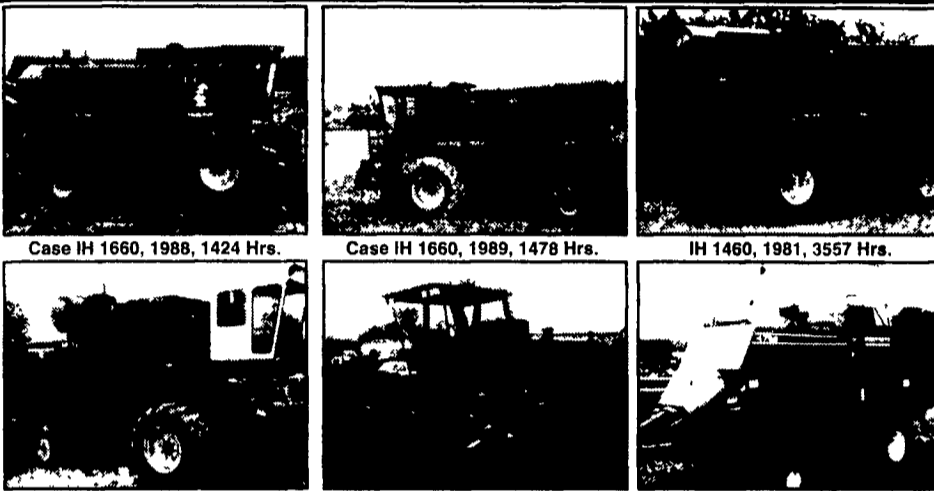

MANURE SPREADERS

NI Model 351
H&S 295 w/Hyd. Endgate 295 Bu.
New Idea Model 3810 Solids Plus

Used NH Hay & Forage Parts

Dismantling the following equipment:

Balers, S67, 315, 283, 66, 68, 268, 269, 270, 276, 310, 320,
Thrower 54, 70, 75
Haybines, 469, 479, 489, 411
Discbine, 1495
463 Disc Mower
Forage,
1895 harvester, 770, 880
Harvester, heads; 880R2, 717N2, 890A, 890W, 822, #8 Crop Carrier
We Purchase NH Hay & Forage Eq. For Salvage!!

AG Industrial Inc.
1-800-442-5043
Ask for Terry or Larry in Service

Martin's Tractor Parts
866 Greenspring Rd
Newville, PA 17241

Used Tractors: AC 175 w/cab, $5,200, JD 4240 **SOLD**, nice $16,000, Oliver 770 w/PS $2,500, JD 530 $4,300, Case 300 round nose $2,000

Used Tractor Parts
Most Makes and Models
Have Large Selection

Recent Arrivals. Case IH 7140; JD 4020; MM 602; IH 400, IH H, White 2-62, White 2-180 JD 4010, Oliver 1755, White 2-85, JD 1010; JD 4020; JD 1010; Case 530; JD 4430, Case 1030, Case 400; Oliver 88; IH 1466, White 4-150, White 2-105; JD 4020, JD 3020; AC 200; Case 930, IH 674, IH 856, IH 3688; Ford 7000, CIH 1594, 4WD

Call (717) 776-7542 or 6057
(717) 776-7327 Fax

for detailed information
MON-FRI 8-5 SAT 8-12
No Sunday Calls Will Ship UPS

Positively No Out-Of-State Checks

Best Buys in Used Equipment

Case IH 1660, 1988, 1424 Hrs.

Case IH 1660, 1989, 1478 Hrs.

IH 1460, 1981, 3557 Hrs.

IH 715, 1978, 2900 Hrs.

(2) Case IH 8840s, 14' Heads

New Hesston 4755, Central Lube, Roller Chute

TRACTORS

Case IH 7110, MFD, 1,956 Hrs
Case IH 7130, MFD, 3,608 hrs Special Price (O)
Case IH 5240 MFD, 1,035 hrs. Call For Price (O)
Case IH 585 w/2255 Loader, **SOLD** 0 Hrs (N)
IH 3088 (N)
IH 966 w/cab (N)
IH 2404 w/90" cutter Very Nice (O)
IH 454, Diesel (N)
Ford 9N w/3 Pt Woods Finish **SOLD** (B)
Ford 8N (N)
AC 6070 (N)
Allis WD $1,750 (O)
Farmall C, WF w/Cultivator (N)
Farmall H, WF (N)
Farmall 300, Gas (N)
Kubota B7100 4WD (N)
Case 1845C Skid Steer Very Nice (B)
Case 1845B Skid Steer (B)
Gehl 3610 Skid Loader (N)
Bobcat 642 Skid Loader (O)
Case IH 510 Loader (B)

HAY & FORAGE

Hesston 4755 Large Baler (NEW)..... (O)
JD 336 Baler w/Kicker (N)
IH 430 Baler w/#10 Thrower (B)
Case IH 8840 SP Mower Conditioner, 419 Hrs (O)
NI 5212 Disc Mower **SOLD** (O)
JD 350 Sickle Bar Mower, Real Nice $1,500 (O)
IH 3104 Disc Mower (N)
NH 450 Mower, 3 Pt (N)
NH 489 Haybine (N)
NH 479 Haybine (N)
Gehl 600 Harvester $500 (O)
NH 258 Hay Rake (N)
NI 406 Hyd Drive Rake (N)
Gehl 418 Wheel Rake (N)
Gehl 408 Wheel Rake, Tow Type (O)
Vicon 3 Pt V Rake (O)
H&S 12 Whl Rake, Demo Unit (N)
NH Windrow Inverter **SOLD** (O)

MISCELLANEOUS

Oliver 565 4-16" Plow (N)
IH 700 4 Bottom Auto Reset Plow (B)
Ford 142 4-16" Auto Reset Plow (N)
Knobbe 3 Pt 10 Tooth Chisel Plow (B)
IH 4500 Cultivator, 13 1/2' (O)
Brillion 16' Harrow (N)
Brillion 10' Pull Type Seeder, Less Than 100 Acres Coming In (O)
Century 125 Gallon Saddle Tanks w/Boom (N)
Loftness 962H Snowblower (O)
IH 595 Tandem Axle Manure Spreader (O)
Moridge 400 Bu Batch Grain Dryer (O)
1987 Freightliner Truck, 24' Dump Body **SOLD** (O)
Pequea 3 Pt Circular Saw (N)

COMBINES

N H TR70 w/ Hydro, Ford Engine, 5000 Hrs, 962 6 Row Corn Head, 960 15 Ft Head $11,000 (N)
IH 1460, Nice Condition (O)
MF 550 w/4 Row Corn Head, 13' Grain Head (B)
MF 540 Coming In (O)
IH 93 w/Grain Head Call (N)