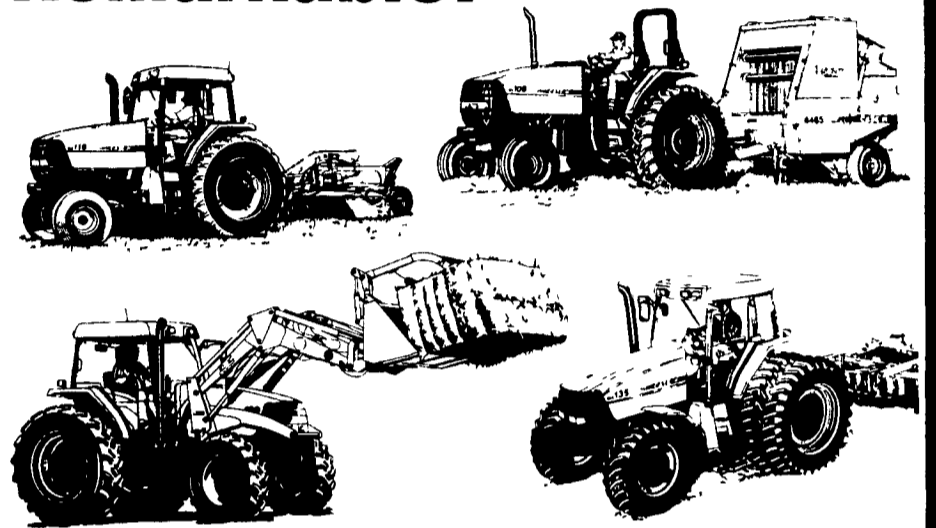

Remarkable!

New From Case IH — The MX Series MAXXUM® Tractors

- More Power & Performance!
- More Maneuverability!
- More Visibility!
- More Comfort!

Model	HP
MX 100	85 hp (63kW)
MX 110	95 hp (71kW)
MX 120	105 hp (79kW)
MX 135	115 hp (86kW)

L300 Loader Load Capacity
3,850 lb (1,740 kg)

These rugged new tractors, backed by our professional product support and flexible Case Credit financing all add up to increased productivity and profitability for your farm!

MX 100
In Stock at
New Ringgold

CASE CREDIT
Bringing people and product together™

PRODUCT SUPPORT
COMMITTED TO EVERY PART

Stop in today for more details on this new line of Case IH MAXXUM Tractors!

1998 CASE CORPORATION
Visit Case's Web Site at <http://www.casecorp.com>
Case IH and Case Credit are registered trademarks of Case Corporation.

Eckroth Bros. Farm Eq. Inc.

Locations to Serve You

Eckroth Bros. Farm Eq. (N)

Junction of Hwy 443 & 895
New Ringgold, Pa.
717-943-2131
800-237-4591
717-943-7651 (fax)

(O) Eckroth Equipment Co.

4910 Kernsville Rd.
Orefield, Pa.
610-366-2095
800-237-4592
610-366-1660 (fax)

(B) D&E Equipment

307 Edgar Ave
Bloomsburg, PA
717-784-5217
800-237-4593
717-387-1739 (fax)

© 1998 CASE CORPORATION
Visit Case's Web Site at <http://www.casecorp.com>
Case IH and Case Credit are registered trademarks of Case Corporation

Parts Shipped Daily
UPS - FedEx - US Mail

Service - Parts - Sales

"Eckroth Means Service"

We are Your Local Dealer For:

Eckroth Bros. Farm Eq. Inc. - 3 Locations to Serve You.