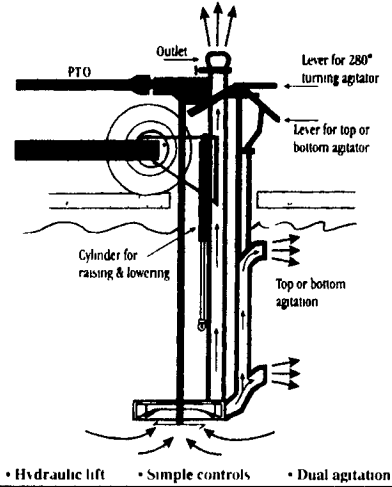

Liquid Manure Pit Pumps

• Hydraulic lift • Simple controls • Dual agitation

MILLER'S REPAIR
1 Mile North of Bird in Hand
8 Miles East of Lancaster
Ph. 717-656-6109

White 6 Row Cultivator - $1,200
Case IH 4 Row Cultivator - $1,900

New Idea/Kinze
4 Row Narrow Double Frame
No Till Planter Dry Fertilizer,
HD Row Markers

Maxxum 5140
Cab 2WD, Power Shift Low
Hours

Case 2294
Cab, Powershift, Good Condition
$13,900

Case 2390
155 HP Powershift, 1 Owner
$12,900

Case IH 8520 Baler
w/Engine (Horse Drawn)
Reconditioned, New Knotter
Field Ready, **$7,395**

Case 990 Diesel
53 HP with Case Loader
$6,500 Now $5,900