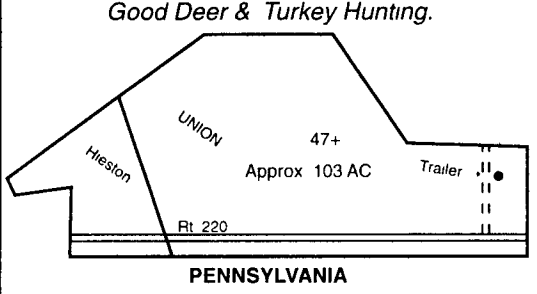

TUES NOV 3 - 548 Alexander Spring Rd Carlisle PA Fed Cattle Sale Carlisle Livestock Market Inc 717-249-4511

TUES NOV 3 - Rogers Comm Auct, 20 mi S of Youngstown, OH on St Rt 7 to Rogers, OH, 1 mi W on SR 154 to auction Equipment Consign Auct, lawn & garden, firewood, lumber & more Rogers Community Auction, Inc., 330-227-3236

TUES NOV 3 - 7:30PM 548 Alexander Spring Rd, Carlisle, PA Feeder cattle sale Carlisle Livestock Market, Inc., 717-249-4511

WED NOV 4 - 109 N Maple Ave, Leola, Lanc Co, PA Lumber & Building Materials Sale Wolgemuth Auction, 717-656-2947

WED NOV 4 - 10AM Wolgemuth Auction, 109 N Maple Ave, Leola, Lanc Co PA Wolgemuth Hay Sale Dennis Wolgemuth, Auct

WED NOV 4 - 6:30PM 100 W Jackson St, New Holland, Lanc Co, Pa Winross, Hess, farm & toys A&C Diefenbach Auction Inc

THURS NOV 5 - Chambersburg, PA Ricecrest Holsteins The Cattle Exchange, 607-746-2226

APPROX. 103 ACRES REAL ESTATE (ACREAGE) AT AUCTION SUN., AUGUST 16, 1998 1:00 PM

(near Penn State University) - Centre County
Approximately 103 Acres w/mobile home, 14'x60', well & on-site septic. 2 yr. old furnace, property is in clean & green. Very nice mobile home & property. Located across from the Glider Port on Rt. 220. Property has Rt. 220 road frontage Address is 124 Poor Farm Lane, Julian, PA. Auction by Bernadette Robbins.

To see or for more info call Ron 814-237-0189.

Auctioneers: Ron J. & Ron S. Gilligan
#AU339L & #AU3430L 814-237-0189

Public Auction of Antiques, Furniture, Collectibles, Bing & Gondahl Christmas Plates, HH Goods, Tools, Elec. Mobility Wheelchair

Sat., July 11, 1998
9AM

Lampeter Community Building, Lampeter, PA
Dir. At square on Rt. 741 directly behind Lampeter Fire Hall.

OLD OAK HALL RACK W/MIRROR, OAK EXT. MAHOG. EXT. TABLE W/4 CHAIRS - ROSE CARVING, MAHOG, SERVER, MAHOG. TILT TABLE, OAK BUREAU, 8 PC. MAPLE DINING ROOM SUITE W/WINDSOR STYLE CHAIRS, HAND PAINTED CHEST OF DRAWERS W/TEAR DROP HANDLES, LADIES SECRETARY DESK, MAHOG. BEDROOM SUITE, MODERN OAK BEDROOM SUITE, OLD SCHOOL DESK, Plank Bottom Chair, Knotty Pine Cabinet, Buffet, Dining Room Table, & Chairs, Maple Hutch - Table & Chairs, Dry Sink, Dresser, Cane Seated chairs, Mahog Wall Table, Cedar Chest, Sofa Bed, Uph Sofas, Zenith TV, VCR, Gold Leaf Beveled Mirrors, FOLDING TABLES, Mahog End Tables, Uph Recliner, Patio Furniture, Single Bed w/Boxspring & Mattress, Bar Stools, Rocker, Drum Table, Kitchen Table & Chairs, Cherry Cabinets, Crbs, Playpen, Mag Rack, Pictures - Prints & Frames/Ornate Frame. Assort of Floor & Table Lamps

CONCEPT 45 RASCOL ELEC. MOBILITY WHEELCHAIR (LIKE NEW).
GE Refrig, Washer & Dryer, Sm Appliances, Hoover Sweeper, Fans, Luggage & Carriers

APPR. 25 BING & GONDAHL CHRISTMAS PLATES 1906-1975, Mantle Clocks, Banjo Wall Clock, Assort of Books inc 250th Paradise Anniv. Cookbooks, Lanc Central Market Posters, REMINGTON "THE TRAPPER" POSTER - REMINGTON BULLET KNIFE, Assort of Linens & Bedding, Baby Clothes, Doll, Wall Hangings, Needle point, Brass & Other Wall Decorations, Oriental Type Rug, Sewing Basket, Crystal Jewelry Box, Xmas Items, Crocks, Nice Assort of Games, Bridge Set - Boards w/Cards, Marbles, HINES PUPS, FISHER PRICE TOYS, OLD CHILD'S TOY DUCK ROCKER, Handmade Cloth Hobby Horse, Phillies Pennant, Records PRESSED & PATTERN GLASS, SILVER PLATED PCS., Carnival Pitcher - Iris Pattern, Aunt Jemima Salt & Pepper, Czech China Set, Syracuse & Other Fine China Knowles Plates w/Cert - Norman Rockwell, Wine Decanter, Leonard Silver Plated Centerpiece The Roy Thomas 1980 Collect Currier & Ives Four Seasons' w/Cert Plattegraff, Stoneware, Flatware Cookware, Cl Pcs., Tinware, Agateware, Roasters, Copper & Pewter Pcs., Spice Rack Sad Irons, Ceramic, Utensils Iars

Pool Table w/Access, Elec Grill Hand & Garden Tools, Wooden Plane, Toolbox, Stepladder, Wheelbarrow, Clippers, Weedeater, Mowers, Snow Shoes

Partial Listing - Large Sale
No Out-Of-State Checks
Not Responsible For Accidents
Sale For: Margaretta Girvin
Cora E. Scharfenberg Estate
MILLER & SIEGRIST AUCTIONEERS
(717) 687-6857 AU-1723L

REMINDER!! MONTHLY TWO DAY SALE OF FARM EQUIPMENT

at our place of business located 6 miles south of Chambersburg, PA 1 mi. E. of Marion, just E. off I-81 at Marion (Exit 4) along Rt. 914