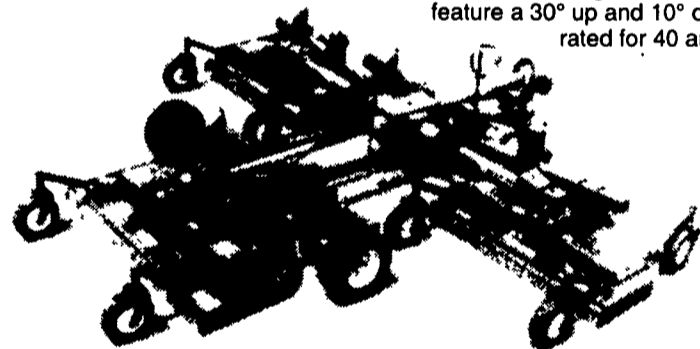

BUSH HOG

1. **CANNS-BILCO DIST.**
   Alburtis, Pa 610-966-3733
2. **CHAMBERSBURG FARM SERVICE**
   Chambersburg, Pa 717-264-3533
3. **DUNKLE & GRIEB, INC.**
   Centre Hall, PA 814-364-1421
4. **FARMER'S EQUIPMENT & SUPPLY CO., INC.**
   Airville, PA 717-862-3967
5. **FIELD'S IMPLEMENT STORE**
   Eighty Four, PA 412-222-1154
6. **HINES EQUIPMENT**
   Cresson, PA 814-886-4183
   Bellwood, PA 814-742-8171
7. **GEORGE N. GROSS, INC.**
   Dover, PA 717-292-1673
8. **GROWER'S EQUIPMENT CENTER, INC.**
   Biglerville, PA 717-677-7133
9. **A. L. HERR & BROS.**
   Quarryville, PA 717-786-3521
10. **ABC GROFF**
    New Holland, PA 717-354-4191

1. **KELLER'S FARM MACHINERY, INC.**
   Quakertown, PA 215-536-4046
2. **MARSHALL MACHINERY, INC.**
   Honesdale, PA 717-729-7117
3. **MESSICK FARM EQUIPMENT CO.**
   Abbottstown, PA 717-259-6617
4. **MILLER EQUIPMENT CO.**
   Bechtelsville, PA 610-845-2911
5. **NICHOLS FARM EQUIPMENT**
   Bloomsburg, PA 717-784-7731
6. **NORTH-EAST DISTRIBUTORS & EQUIP.**
   West Clifford, PA 717-222-9020
7. **ROVENDALE AG & BARN EQ**
   Watsonstown, PA 717-538-9564
8. **SCHEFFEL EQUIPMENT CO.**
   Somerset, PA 814-445-6500
9. **SMITH'S FARM EQUIPMENT**
   Newport, PA 717-567-356
10. **CHARLES S. SNYDER, INC.**
    Tamaqua, PA 717-386-5945

1. **STANLEY'S FARM SERVICE**
   Klingerstown, PA 717-648-2088
2. **STOLTZFUS FARM SERVICE**
   Cochranville, PA 610-593-2407
3. **UMBERGER'S OF FONTANA**
   Lebanon, PA 717-867-5161
4. **C.H. WALTZ SONS, INC.**
   Williamsport, PA 717-435-2921
5. **C. J. WONSIDLER BROS.**
   Quakertown, PA 215-536-1935
   New Tripoli, PA 610-767-7611
   Oley, PA 610-987-6257
6. **PEACH COUNTRY FORD TRACTOR**
   Richwood, NJ 609-589-3953
7. **RODIO TRACTOR SALES**
   Hammonton, NJ 609-561-0141
8. **FRANK RYMON & SONS**
   Washington, NJ 908-689-1464
9. **LESLIE G. FOGG, INC.**
   Bridgeton, NJ 609-935-5145