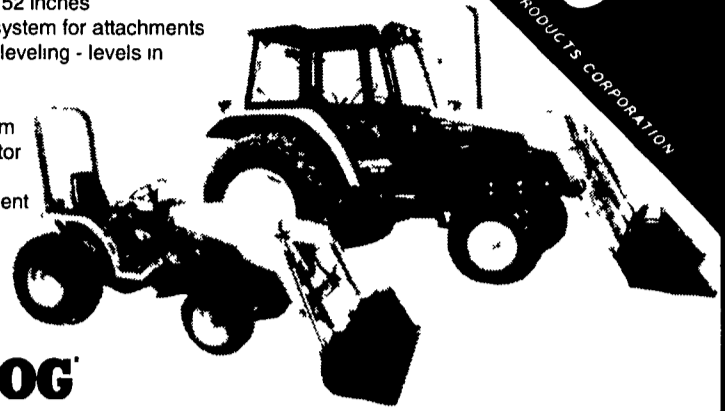

# A Legend in the Industry... The Bush Hog 2615L Rotary Cutter

Bush Hog's 2615 Legend Flex-Wing Rotary Cutter is the clear choice for maintaining pastures and rights-of-way on even and uneven terrain. With a big 15-foot cutting width and wings that flex from 90° up to 22° down, this rugged cutter gives you fast, on-the-go control of all mowing functions. Cutting height is from 2 to 14 inches and cutting capacity is recommended for material up to 2 inches in diameter.

**BUSH HOG**

## NEW FOR 1998... BUSH HOG® QUICK-ATTACH FRONT END LOADERS

- Eight new models loaded with the features that customers want for ease of use, performance and dependability
- Fits two and four-wheel drive tractors from 12 to 130 PTO horsepower - over 1500 tractor/loader combinations
  - Six colors to match tractors
  - Lift capacities from 725 to 4,635 lbs
  - Lift heights from 76 to 152 inches
  - Standard quick attach system for attachments
  - Optional hydraulic self-leveling - levels in both raising and lowering cycles
  - Mounting kits are custom designed for each tractor to provide a low profile appearance and excellent operator visibility