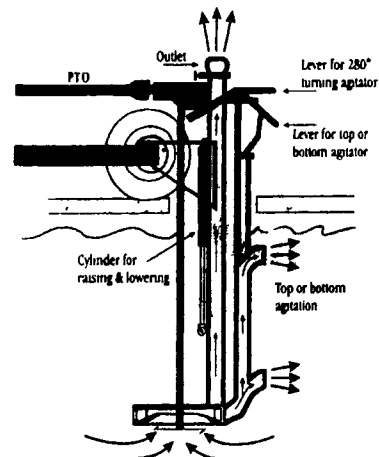

Liquid Manure Pit Pumps

• Hydraulic lift • Simple controls • Dual agitation

MILLER'S REPAIR

1 Mile North of Bird in Hand
8 Miles East of Lancaster
Ph. 717-656-6109

NICARRY TRACTOR

717-865-7575

PO Box 399 Rt. 22 West, Fredericksburg, PA 17026
Hours: Mon.-Fri. 8-5; Sat. 8-12; Closed Sundays
Specializing in Quality Used Compacts

Fax 717-865-7676