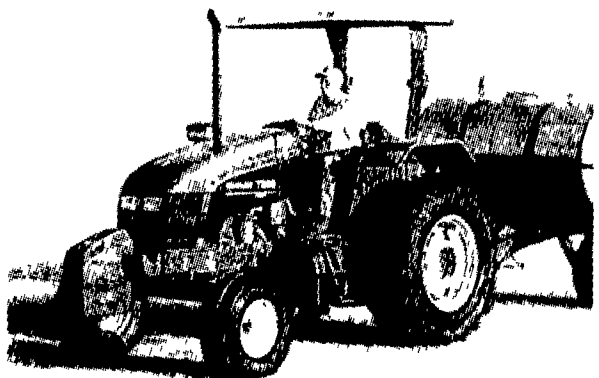

We deliver peace of mind with every GENESIS™ tractor

Buying or leasing a GENESIS™ tractor from New Holland is virtually risk-free.

- GUARANTEED trade-in value with no-risk leases
- The best warranty – 3 years, 3,000 hours, no deductible
- The best performance – the best lugging ability, the best fuel economy, the smoothest powershift and more!
- The best dealer service and support

Stop in for a test drive. We deliver peace of mind with every GENESIS™ tractor.

Excellent in the field - and on the farm

New Holland 70- to 90-PTO-hp tractors feature a 16x16 Pulse Command™ transmission with push-button power shifting within each of four speed groups. Speeds are evenly spaced 18% apart, with nine speeds in the usual two- to seven-mph working range. Plenty of gear overlap makes range shifting unnecessary most of the time. The shuttle lets you pull out from a dead stop or change direction without clutching. An optional, electro-hydraulically engaged creeper is also available.

NEW HOLLAND

Shuttle back and forth with ease

The left-hand, column-mounted shuttle control on New Holland 40 to 62 PTO hp tractors with 8x8 and 16x8 transmissions provides convenient shifting of the best, fully-synchronized shuttle in this horsepower class. Shuttling is controlled with the left hand, leaving your right hand free to operate the loader.

NEW HOLLAND

Great looks. Aggressive power.

- New Holland 35 Series tractors really "work big" in the field or on the job
- Engines have good lugging ability with 1000 useful rpm's between maximum torque and maximum power
 - 14.5 gpm hydraulic flow assures fast implement response
 - 3-point lift system, activated by touch control, is best-in class
 - Electro-hydraulic differential lock provides maximum traction when needed.