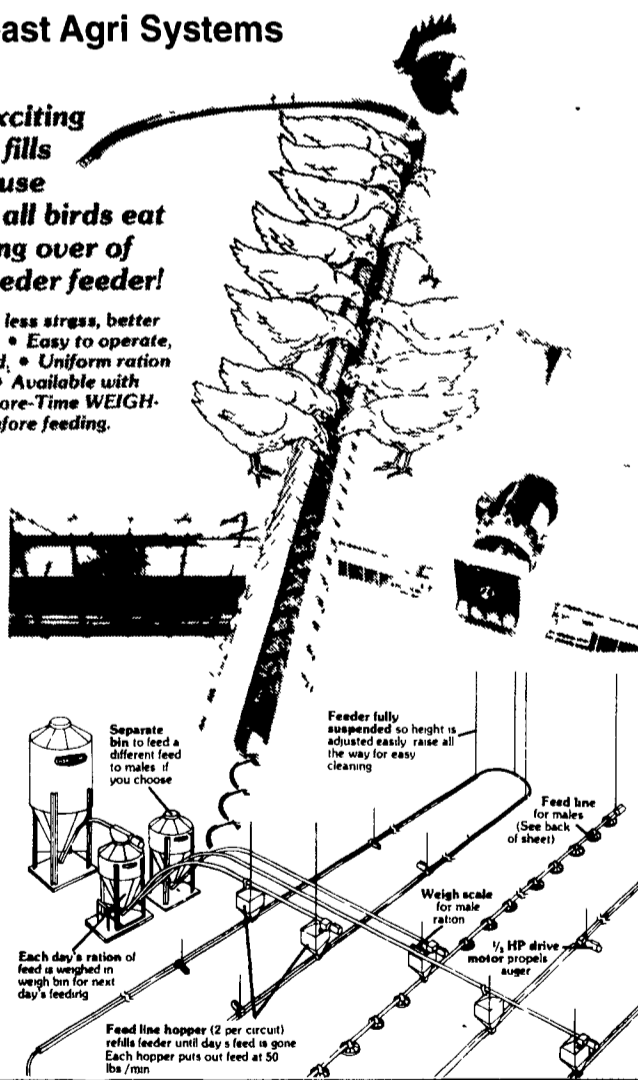

Contracts Available For New Breeder Housing In Union, Juniata, Snyder and Other Surrounding Counties - Contact Jay Kreider @ 1-800-673-2580

"Building and Equipment by Northeast Agri Systems"

Authorized **CHORE-TIME** master distributor since 1982

Northeast Agri Systems, Inc.

Flyway Business Park
139A West Airport Road
Lititz, PA 17543
1-800-673-2580
(717) 569-2702

Delmarva Office
305 University Ave.
Federalsburg, MD
1-800-735-6361
(410) 754-9434

Store Hours
Monday-Friday
7:30 am to 4:30 pm
24 Hour-7 Day
Repair Service

**OPEN HOUSE
JUNE 23rd**
See A New All Chore-Time
Tunnel Ventilated Broiler
House.
Look For Details In Next Week's
Lancaster Farming

Dedicated to
PRODUCT
LEADERSHIP™