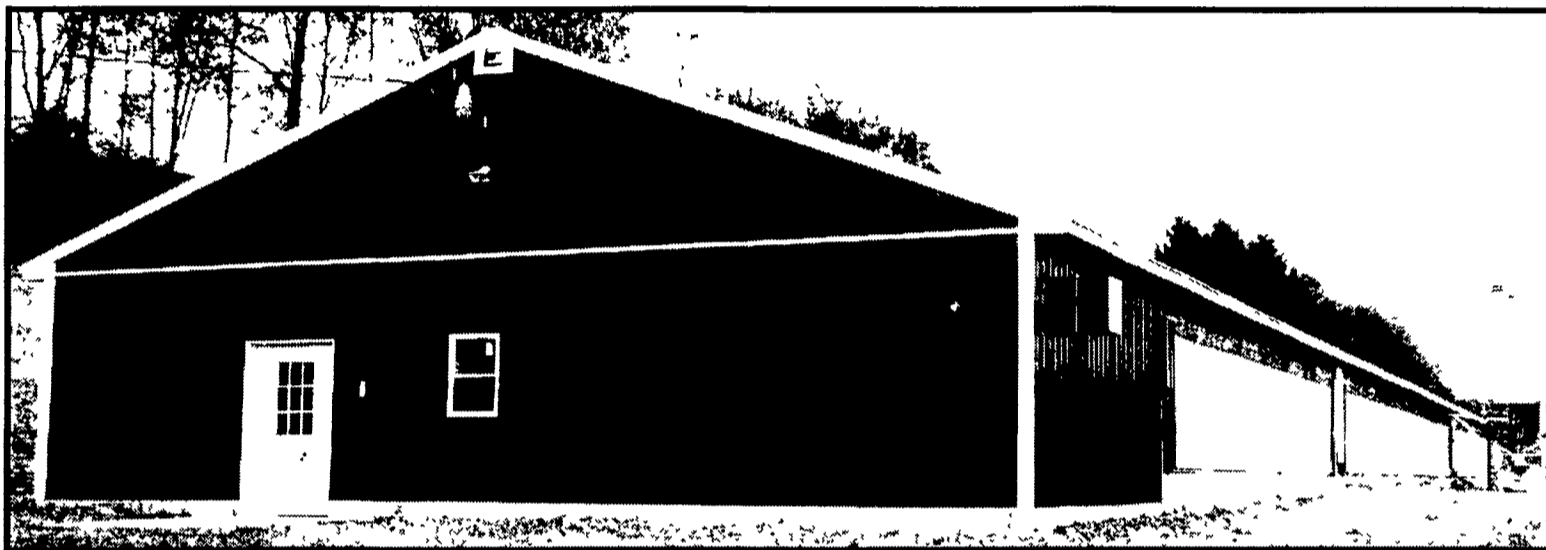

Thanks and Congratulations to

LONGENECKER'S
HATCHERY, INC.

Daniel Burkholder, Mifflinburg, PA

On his

42'x340' 7,500 Hen Breeder House

**Northeast
agri
systems**

Quality
Building
and
Equipment

42'x340' curtain sided building constructed by Northeast Agri Systems