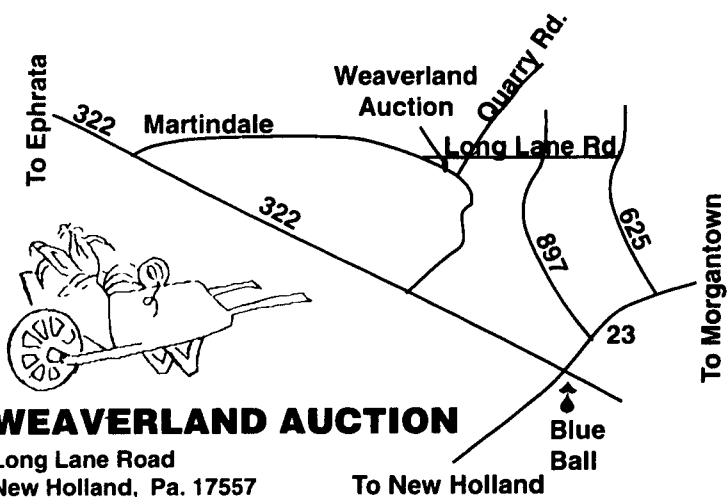

Part time or full time sales people wanted

Weaverland Auction
Open Tues., Thurs. and Fri. 9:00 AM
Selling Fresh Produce, Flowers & Plants

WEAVERLAND AUCTION
 Long Lane Road
 New Holland, Pa. 17557
 Phone 717-355-0834