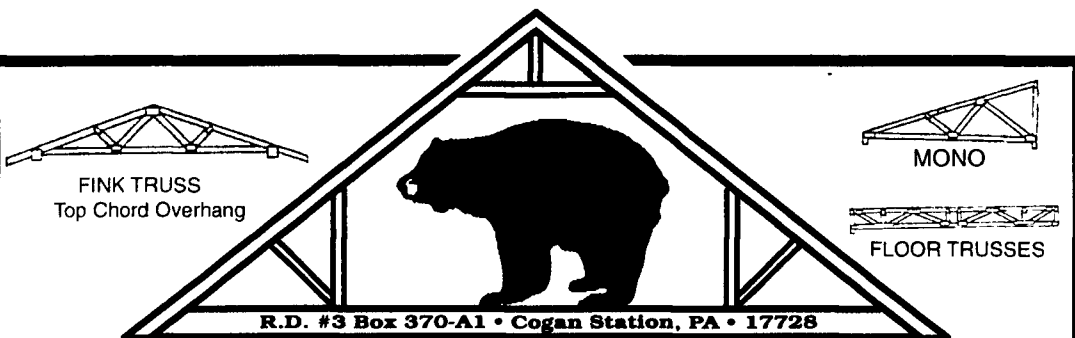

BLACK BEAR TRUSS CORP.

"OUR TRUSSES BEAR UP"

"We Deliver In Ten Days"

- ✓ MSR Lumber
- ✓ Laser-STRAIGHT
- ✓ Bear-STRONG
- ✓ Crane Optional with Delivery
- ✓ Cellular Phones in all Delivery Trucks

For Horse Barns • Riding Arenas • Commercial • Residential

Hrs: M-F 6am-6pm; Sat. by appt.

For a FREE Quote Call (717) 998-2391 or 1-800-326-9689