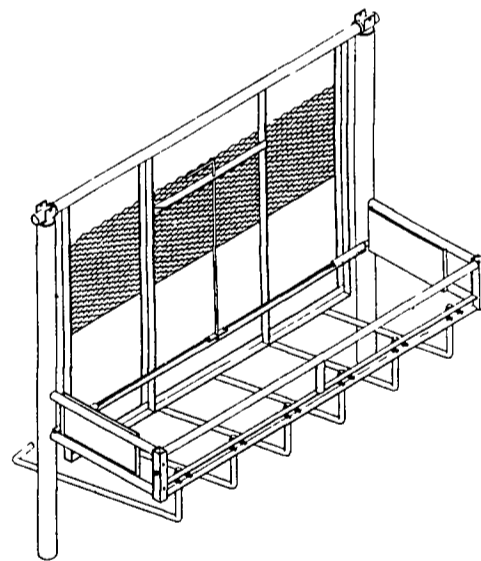

Fabricated for Durability & Dependability

- All welded construction for many years of trouble free service
- Stalls are constructed with 1 9/8 O.D. (133) wall, high strength tube and 2" square post with 1/4" wall

GROOMING CHUTE

Coated with baked on TGIC Polyester Powder

For safe and easy grooming, washing and clipping cattle

Expanded metal floor stays cleaner and gives more traction

Assembles and dis-assembles quickly and easily

Can easily be moved and loaded by one person

HAY BALE FEEDERS

Feed big round & reg. baled or stacks

1/8" formed steel channel and 1" sch. 40 pipe, all welded construction

14 ga. sheet metal around bottom helps reduce hay loss

MANURE PUSH OFF GUARD

For Tractor And Cattle

8 FOOT AND 10 FOOT AVAILABLE

C. S. SUPPLY
Mill Hall, PA 17751
717-726-6760

DAIRYLAND SALES & SERVICE INC.
Troy, PA 18947
717-397-4128

ARTHUR DETWEILER
Danboro, PA 18916
215-348-3117