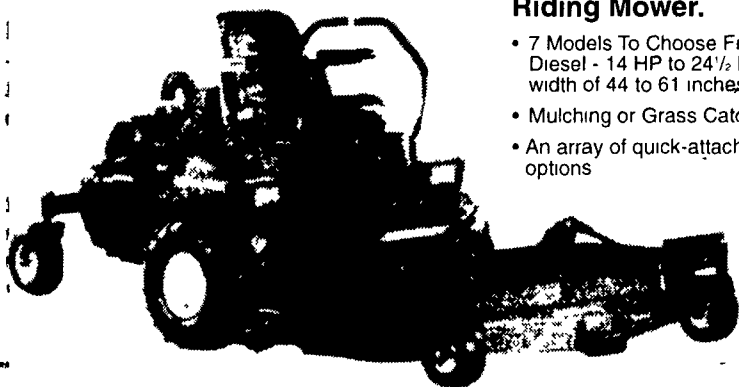

WOODS

BACKHOES

Woods Ground Breakers™

6 1/2 ft., 7 ft. & 9 ft.
3 HOOK-UP OPTIONS
Skidsteer • 3-Point Hitch •
Subframe

Quality, performance & versatility describe the Woods-Du-Al family of backhoes. Multi-function Control Valve design provides for a smooth operation. These backhoes are a proven leader in the agricultural & commercial industries. For more information, see your Woods-Du-Al dealer.

REARMOUNT FINISH MOWERS

The RD7200 Rear Discharge Finish Mower is the newest addition to the Woods line of 3 point hitch finish mowers.

- V-Belt Drive with 3 blades
- Industrial Quality Blade Spindles with Tapered Roller Bearings
- Floating 3 point hitch
- Stagger Mounted Caster Wheels
- Available for 20 to 40 HP, 540 RPM Category Tractors
- 72 Inch Cutting Width

MOW'N MACHINE

Zero Turning Radius Riding Mower.

- 7 Models To Choose From - Gas or Diesel - 14 HP to 24 1/2 HP with a cutting width of 44 to 61 inches
- Mulching or Grass Catching Options
- An array of quick-attach implement options

HEAVY DUTY 2-SPINDLE MOWERS

Model 121 and 2126 gear drive mowers cut a 10 ft. swath and is available in either mounted or pull type. They are ideal for mowing grass, weeds, clipping pasture, cutting brush and shredding stalks. Designed for tractors rated 40 to 80 HP with standard category 2, 3-point hitch and either 540 or 1,000 PTO.

TURF BATWING