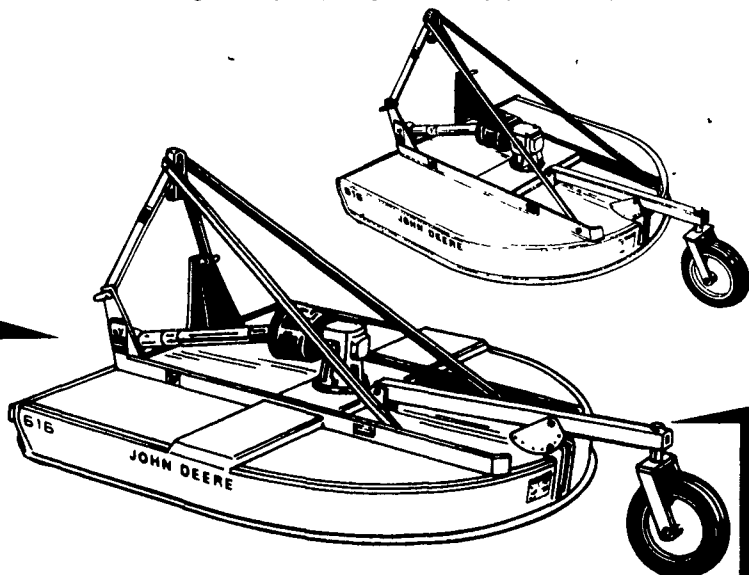

Buffalo Valley Mfg.

Portable Elevators
717-966-3775

A Versatile Economical Elevator for Your Hay, Grain & Corn Handling Needs. (Tight Bottom Floor)

Ruggedly built and well balanced for many years of trouble free service, with a wide variety of sizes and heights.

Dealer inquiries welcome
(717) 966-3775

JOHN DEERE 4- TO 7-FOOT ROTARY CUTTERS

SHARP PERFORMERS

- Choose between seven cutters from 4 to 7 feet: 13 Series Economy line for light cutting chores; 16 Series medium-duty cutters; 09 Series for heavy-duty jobs; 717 General Purpose Cutter
- These Unibody™ cutters feature full-frame, continuous seam design for extra strength
- Clean-deck design keeps water out; trash buildup on the deck to a minimum

John Deere Cutters In Stock:

413 - 4 ft.	616 - 6 Ft.
513 - 5 Ft.	709 - 7 Ft.
516 - 5 Ft.	717 - 7 Ft.
613 - 6 Ft.	1518 - 15 Ft.

GOOD DEALS...AND A GOOD DEAL MORE

LEHIGH AG EQUIPMENT, INC.

6670 Ruppssville Road, Allentown, PA 18106