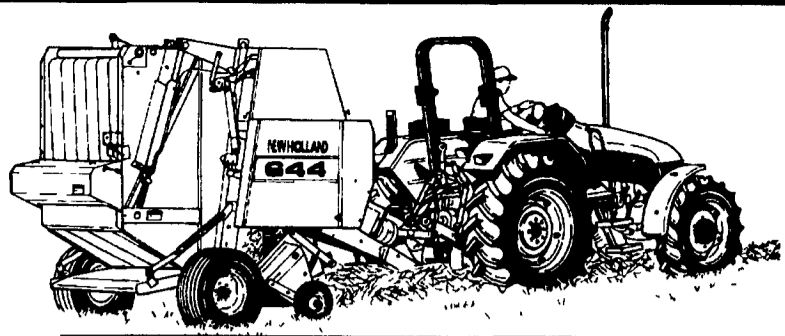

MESSICK'S
WE'RE COMMITTED TO SERVE YOU BETTER

WE'RE YOUR
COMBINE DEALER
TR98

IN STOCK

NH 6635
With Cab
In Stock

157, 163, 169, 255
SPINNER TEDDER
In Stock Ready To Go!

NEW HOLLAND 1465 HAYBINE®

565, 570, 575 BALER
w/72 THROWER

Make Tight Square Bales

790 & 900
HARVESTER

Makes More Milk w/Kern Processor

RECOMMENDED FOR HAY FEVER

NH 1411 & 1431
Hydro Swing Discbine
The New Holland secret to smooth, quiet, no hassle mowing

SELF-PROPELLED DISC MOWER-CONDITIONER

NEW!

ENGINE: Genesis™ 6 Cyl., 166 Hp (7.5L), Naturally Aspirated
HEADER TYPE: 12-Disc Modular Cutterbar, 20 Full-Floating Auger, 102 Intermeshing Rubber Conditioning Rolls **HEADER WIDTH** 15 1/2'

We're #1