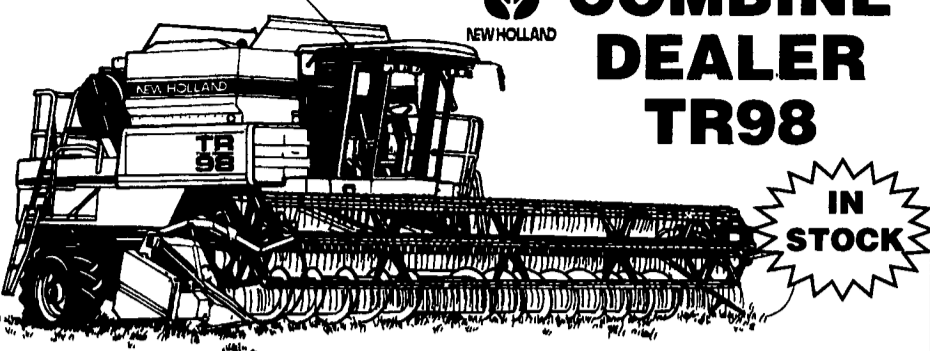

MESSICK'S
WE'RE COMMITTED TO SERVE YOU BETTER

WE'RE YOUR
COMBINE DEALER
TR98

IN STOCK

NH 6635
With Cab
In Stock

157, 163, 169, 255
SPINNER TEDDER
In Stock Ready To Go!

NEW HOLLAND 1465 HAYBINE®

565, 570, 575 BALER
w/72 THROWER

Make Tight Square Bales

790 & 900
HARVESTER

Makes More Milk w/Kern Processor

RECOMMENDED FOR HAY FEVER

NH 1411 & 1431
Hydro Swing Discbine
The New Holland secret to smooth, quiet, no hassle mowing

SELF-PROPELLED DISC MOWER-CONDITIONER