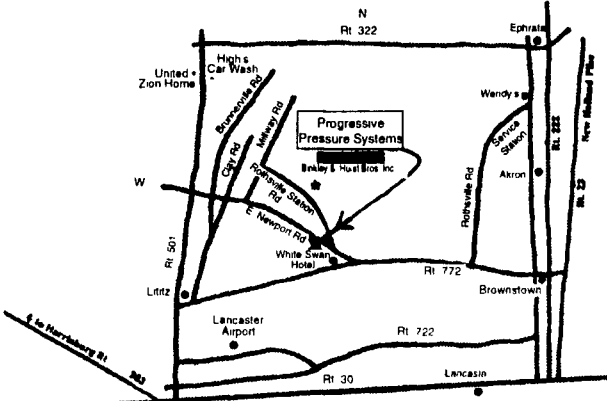

3000 PSI Gas Power/Hot Water

248 E. Newport Rd.
Lititz, PA 17543
717-626-5511

E-Mail "progress@redrose.net"
Website "www.lancastercounty.com/pps"