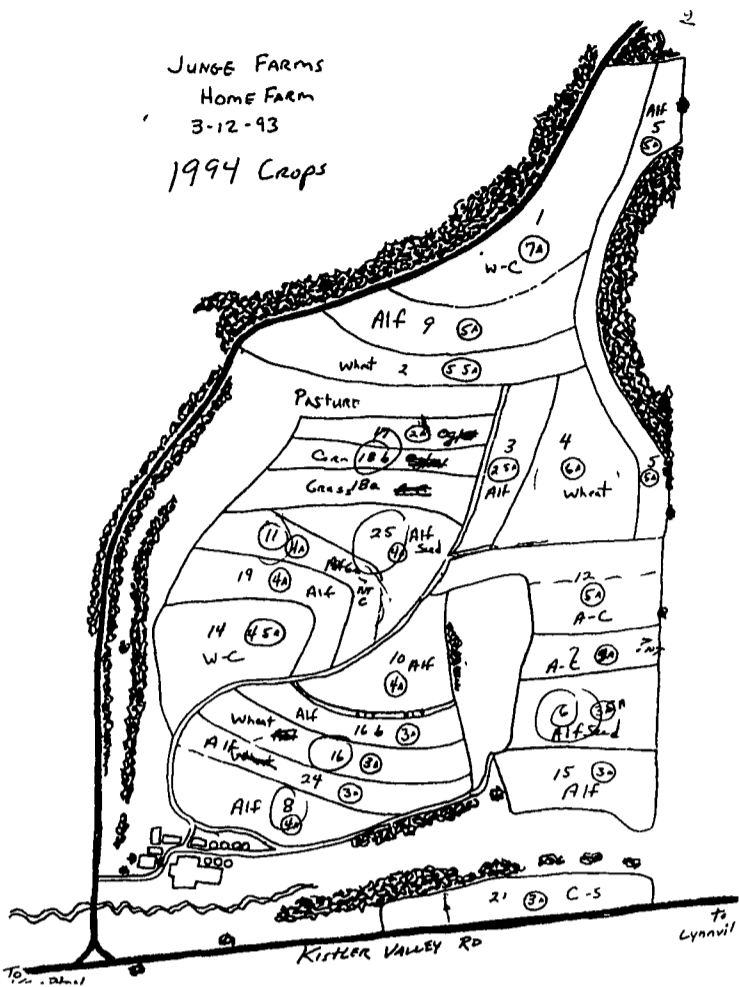

# Moyer's Improvements To Junge Farms Net Conservation Honors

(Continued from Page A26)  
 lower part of the ear tag "bundles" the breed herd information from the Holstein Association above it. There have been some impor-

tant steps to promotion conserva-  
 tion at the farm complex in a variety of ways. One includes all farms on contour strips with waterways (Turn to Page A28)

Here's a map of the home farm that Ray Moyer uses to outline crops, from the 1994 growing season.

## CR Rotary Tedder Rake

100% good clean raking

The CR Rotary Tedder Rake provides effective windrowing of two swaths up to 7'. It also windrows spread crop into one well-shaped and stable swath.

Working width, raking	9'10"
Working width, spreading	10'6"
Transport width	8'10"
Working speed, max.	10 MPH
Power consumption	16 HP
Weight	715 lbs.
Tire Dimension	400x8-4
Number of rake tines	2x8