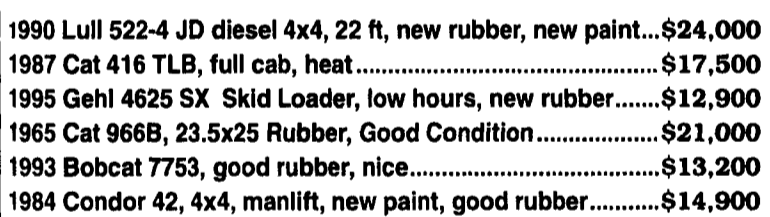

1993 Cat 312 Trackhoe, 3800 Hrs., Nice & Clean.....$49,500

AA Equipment
717/529-2512
No Sunday Calls
1797 Robert Fulton Hwy., Quarryville, PA 17566
• We Buy & Sell
• Financing Or Lease Purchase Available
• 90 Down NO Payment For 90 Days