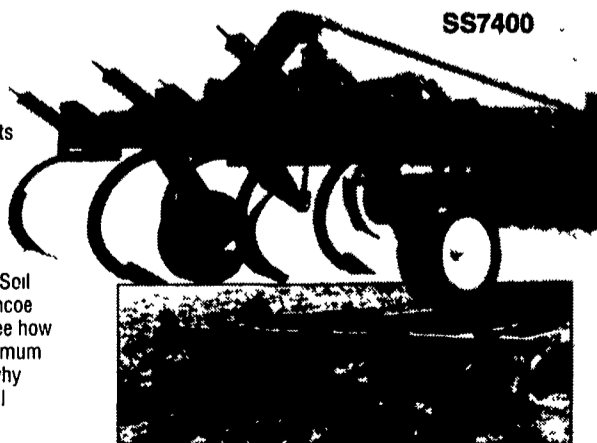

SS7200

© 7/97 AGCO Corp. • 4830 River Green Pkwy • Duluth, GA 30135 • 1-800-787-3421

Lebanon Valley Implement Co., Inc.

700 E. Linden Street, Richland, PA 17087
717-866-7518

Glencoe® Model SS7409
Soil Saver In Stock
9 Spring-Cushioned Shanks
Working Width 11'3"
Call for Details