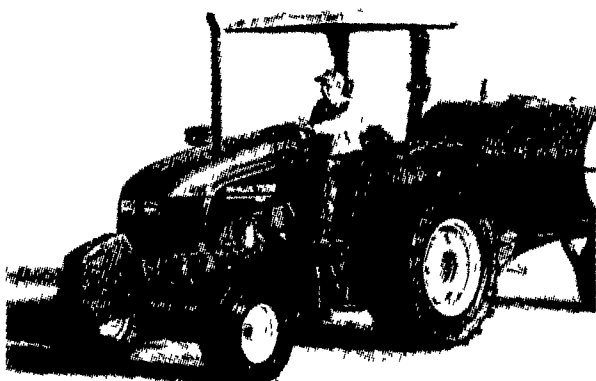

We deliver peace of mind with every GENESIS™ tractor

Buying or leasing a GENESIS™ tractor from New Holland is virtually risk-free.

- GUARANTEED trade-in value with no-risk leases
- The best warranty – 3 years, 3,000 hours, no deductible
- The best performance – the best lugging ability, the best fuel economy, the smoothest powershift and more!
- The best dealer service and support

Stop in for a test drive. We deliver peace of mind with every GENESIS™ tractor.

Shuttle in the field

New Holland 70- to 90-PTO-hp tractors feature a 16x16 Pulse Command™ transmission with push-button power shifting within each of four speed groups. Speeds are evenly spaced 18% apart, with nine speeds in the usual two- to seven-mph working range. Plenty of gear overlap makes range shifting unnecessary most of the time. The shuttle lets you pull out from a dead stop or change direction without clutching. An optional, electro-hydraulically engaged creeper is also available.

Shuttle back and forth with ease

The left-hand, column-mounted shuttle control on New Holland 40 to 62 PTO hp tractors with 8x8 and 16x8 transmissions provides convenient shifting of the best, fully-synchronized shuttle in this horsepower class. Shuttling is controlled with the left hand, leaving your right hand free to operate the loader.

Great looks. Aggressive power.

New Holland 35 Series tractors really "work big" in the field or on the job.

- Engines have good lugging ability with 1000 useful rpm's between maximum torque and maximum power
- 14.5 gpm hydraulic flow assures fast implement response
- 3-point lift system, activated by touch control, is best-in class
- Electro-hydraulic differential lock provides maximum traction when needed.