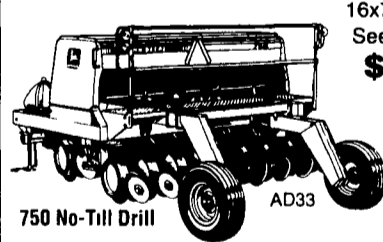

**R.B. Leaman
717/399-4037**

SPRING SPECIALS!

**NEW 5000 TEN TRACTORS.
More power, torque and comfort.**

5310, 55 HP,
4 Wheel Drive
with Sync Shuttle
Transmission and
540 and 540E
PTO Speeds
\$24,500

**4 TIMES STRONGER
New John Deere
Maxemerge®
Plus Planters**

1750
Maxemerge® Plus
Planter with Dry
Fertilizer
Attachment
\$13,500

TOUGH AND MANEUVERABLE

**NEW 925
9 ft. 9 in.**

925 Side Pull Rotary
MoCo with Hydraulic
Header Tilt
\$14,900

**GOOD SERIES TRACTORS.
Performance Champs**

6300 Demo, 75 HP, 4
Wheel Drive, Cab, Power
Quad Transmission
\$40,900
6400, 85 HP, 4 Wheel
Drive, Cab, Power Quad
Transmission and
Lots of Options
\$46,900

NO-TILL? NO PROBLEM

750 No Till Drill, 10 Ft
16x7 5 With Grass
Seed Attachment
\$19,950