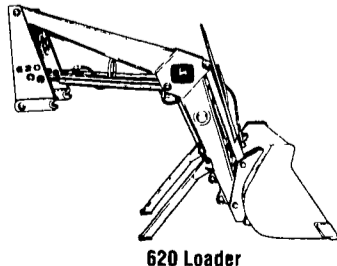

BIGGER, STRONGER, QUIETER

John Deere
945 Mid-Pivot MOCO

945 Rotary MoCo, 13 Ft 1 In
with Hydraulic Header Tilt
\$20,400

**7000 SERIES TRACTORS
Feel The Earth Move**

7410, 105 HP,
4 Wheel Drive,
Cab with Right
Hand Door and
Many Options
\$57,500

**CLEANS ITSELF UP,
NO FREEZING DOWN**

785 Hydra Push Manure Spreader,
400 Bushel w/Flotation Tires
\$11,900

TIGHT BALES, EVERY TIME

556 Round
Baler, Makes
5' Wide x 5' High
Bales With
Surface Wrap
and High
Moisture Kit
\$19,500

**8000 SERIES TRACTORS
High Performance Power**

8100 Demo,
160 HP,
4 Wheel Drive
\$74,900

MADE TO MATCH

620 Loader with
Single Lever
Joystick Control
and 85" Bucket
(Fits 6000 Series
2 Wheel Drive
John Deere
Tractors)
**\$4,790
1 Only**

SHARP PERFORMERS

616 3-Point Mounted Cutter,
72" Cut with Laminated Tail Wheel
\$1,825

717 3-Point Mounted Cutter, 84"
Cut with Laminated Tail Wheel
\$2,225

USED EQUIPMENT

White 5100 Soybean Splitter
White 5100 6R Liquid
NI 3639 Spreader
White 5100 4R Planter
White 6100 6R Planter
Gleaner 6R 30 Hugger Head
Ford 2110 4WD Tractor
w/Loader
NH 258 Rake
Bush Hog 2615 15 Rotary
Cutter
Oliver 1855
White 8800 Combine
Oliver 3x Rollover Plow
MF 4X Semi Mount Plow
(2) Grove Forage Box
Gehl Forage Box
NI 5112 Mower Conditioner
Hesston 1090 Windrower
Hesston 1160 14 Windrower
NI 484 Round Baler
NH 315 Baler w/Thrower
Gehl 1200 Forage Harvester
Fox 2200 Forage Harvester
Brillion 10 Cultimulcher
Brillion 10 Seeder
Miller Pro Forage Boxes in
Stock
Demco 300 gal. Trailer
Spreader
Westfield 8x51 Auger