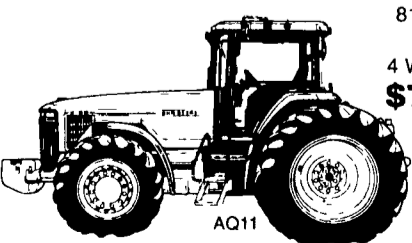

BIGGER, STRONGER, QUIETER

John Deere
945 Mid-Pivot MOCO

945 Rotary MoCo, 13 Ft 1 In
with Hydraulic Header Tilt
\$20,400

**7000 SERIES TRACTORS
Feel The Earth Move**

7410, 105 HP,
4 Wheel Drive,
Cab with Right
Hand Door and
Many Options
\$57,500

**CLEANS ITSELF UP,
NO FREEZING DOWN**

785 Hydra Push Manure Spreader,
400 Bushel w/Flotation Tires
\$11,900

TIGHT BALES, EVERY TIME

556 Round
Baler, Makes
5' Wide x 5' High
Bales With
Surface Wrap
and High
Moisture Kit
\$19,500

**8000 SERIES TRACTORS
High Performance Power**

8100 Demo,
160 HP,
4 Wheel Drive
\$74,900

MADE TO MATCH

620 Loader with
Single Lever
Joystick Control
and 85" Bucket
(Fits 6000 Series
2 Wheel Drive
John Deere
Tractors)
**\$4,790
1 Only**