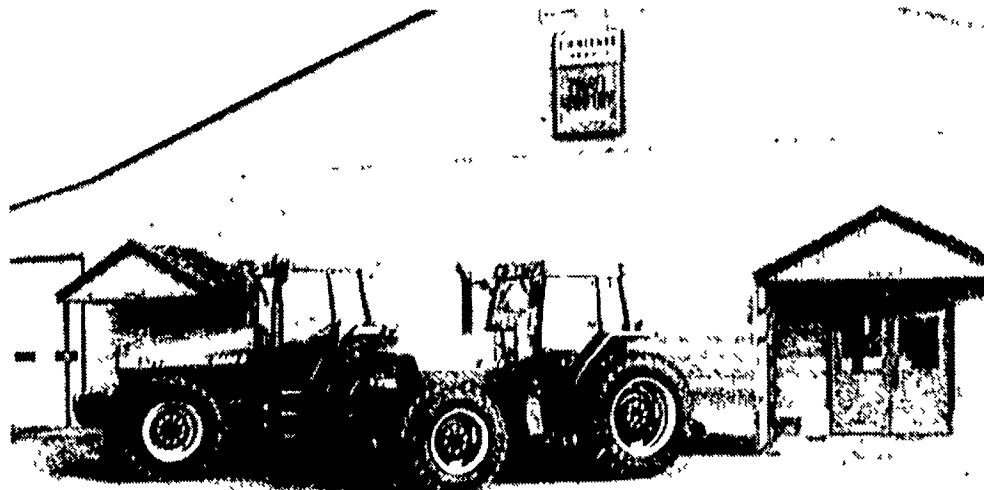

We Serve PA And Surrounding States

Parts Shipped Anywhere

© 1998 CASE CORPORATION

Visit us on the Internet at <http://www.casecorp.com>

Case IH and Case Credit are registered trademarks of Case Corporation

CASE IH