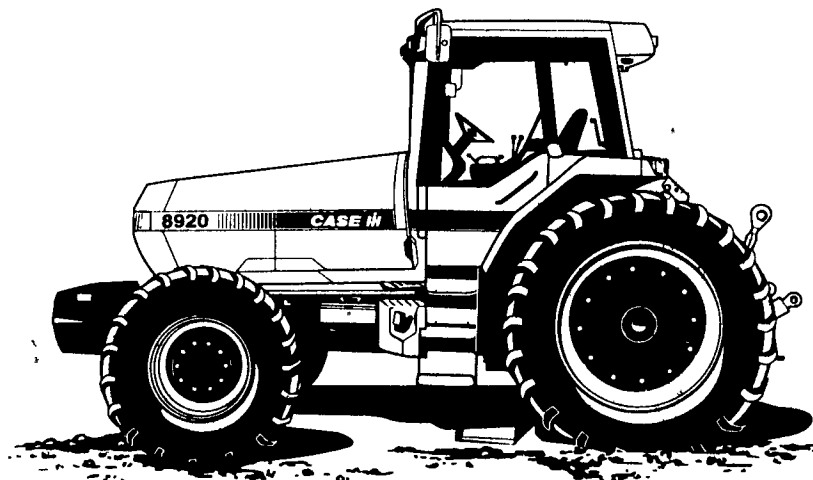

Evolutionary Breakthrough

The 8920 MAGNUM™ Tractor

The 155 PTO horsepower (115 kW) 8920 MAGNUM tractor. Built tough to thrive in one of the world's most demanding environments. Your farm.

- Rugged 8.3 L engine with increased torque response to handle your toughest applications
- The industry's quietest cab helps you stay alert and comfortable all day
- Durable, full powershift transmission provides effortless shifting under any condition
- New slip-limit control and end-of-row function lets you complete work faster, more productively
- 23% more hydraulic flow at the remotes for more responsive implement control
- Demonstrated reliability, less downtime, greater productivity and outstanding resale values