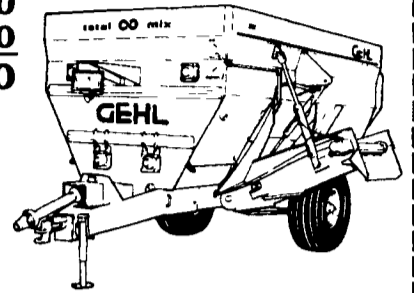

To get a closer look at the SS7200 and SS7400 Soil Savers, contact your Glencoe dealer today. Once you see how easy it is to build the optimum seedbed, you'll wonder why you didn't purchase a Soil Saver sooner.

SS7400

SS7200

© 1997 AGCO Corp • 4830 River Green Pkwy • Duluth, GA 30135 • 1-800-767-3221

Lebanon Valley Implement Co., Inc.

700 E. Linden Street, Richland, PA 17087

717-866-7518

Glencoe® Model SS7409 Soil Saver In Stock

9 Spring-Cushioned Shanks
 Working Width 11'3"

Call for Details

THIS WEEK'S SPECIAL New Gehl MF8210 MIXER FEEDER 210 Cu. Ft. Capacity Includes Scale

Sale Price **\$14,800**
 Cash Discount **\$2,000**
 Cash Price **\$12,800**

Low Rate Financing Available:
 0% for 36 Months
 - OR -
 Waiver Till 1-1-99 Then
 9.9% for 36 Months
 - OR -
 9.9% for 48 Months
 With Full Cash Rebates

NEW & USED EQUIPMENT IN STOCK

TRACTORS

New White 6065 4WD 62 HP, 12x12 Trans	Call
New MF 6180, 2WD, 110 HP, With Cab	Call
New MF 390T 4WD 80 HP 12x12 F/R Shuttle Trans	Call
New MF 1250 4WD 32 HP with New MF 1246 Loader	Call
New MF 1220 4WD Turf, 20 HP, Hydro Trans	Call
Used IH 504, 46 HP Gas...	\$3,800
Used International "H" Gas	\$1,800
Used Farmall "M" Gas	\$2,400