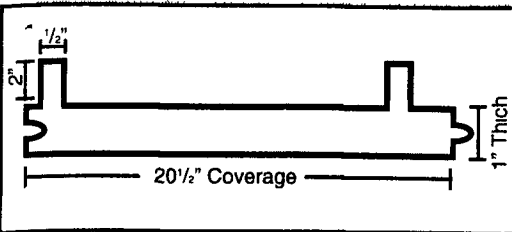

Solid Thermocore Panels have one inch (dense) insulation clad with painted steel on both sides at an R-Value of 11.8

These panels are interlocking and have (2) 2" high ribs per piece for greater strength. Available to 18 feet long in four colors - brown, gray, white, beige - use as roofing or siding. Has a very attractive appearance, looks like standing seam.