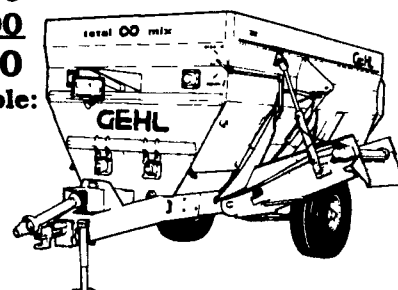

* High Clearance Single wheel (13.6 x 38) or Tandem (12.5L x 15) axles can be adjusted in just a few minutes to accommodate most row spacings. A fixed 120" axle is available

Lebanon Valley Implement Co., Inc.
700 E. Linden Street, Richland, PA 17087 717-866-7518

THIS WEEK'S SPECIAL New Gehl MF8210 MIXER FEEDER

210 Cu. Ft. Capacity Includes Scale

Sale Price \$14,800

Cash Discount \$2,500

Cash Price \$12,300

Low Rate Financing Available:

0% for 36 Months

- OR -

Waiver Till 1-1-99 Then 9.9% for 36 Months

- OR -

9.9% for 48 Months With Full Cash Rebates

NEW & USED EQUIPMENT IN STOCK

TRACTORS

New White 6065 4WD 62 HP, 12x12 Trans.	Call
New MF 6180, 2WD, 110 HP, With Cab	Call
New MF 390T 4WD 80 HP 12x12 F/R Shuttle Trans	Call
New MF 1250 4WD 32 HP with New MF 1246 Loader	Call
New MF 1220 4WD Turf, 20 HP, Hydro Trans	Call
Used IH 504, 46 HP Gas	\$3,800
Used International "H" Gas.	\$1,800
Used Farmall "M" Gas.	\$2,400
Used JD 1520 Gas with Loader	Sale Price \$2,800

SKID LOADERS

New Gehl 3825, 29 HP Diesel, 58" Bucket	Call
Used Case 1845C Skid Loader	\$15,900

TILLAGE EQUIPMENT

New Glencoe Field Cultivator 21 Ft Hyd Fold.	\$8,990
New Glencoe 7400 Soil Saver 9 Tooth Chisel Plow	\$9,750
Used Case 10'6" Disc Harrow	\$950
Used 9' Pull Type Harrow	\$295
Used White 8 Tooth Chisel Plow, Nice	\$1,800
Used IH 9 Tooth 3 Pt Chisel Plow	\$1,000
Used Mohawk 3 Pt. 8 Tooth Chisel Plow	\$900
Used White 348 Mounted 3x16 Auto Reset Plow	\$2,500
Used MF 43 Plow 3x14, 3 Pt Hitch	\$595
Used MF 82 Plow, 3x16, 3 Pt. Hitch	\$675
Used IH Field Cultivator, 12 1/2 Ft.	\$625