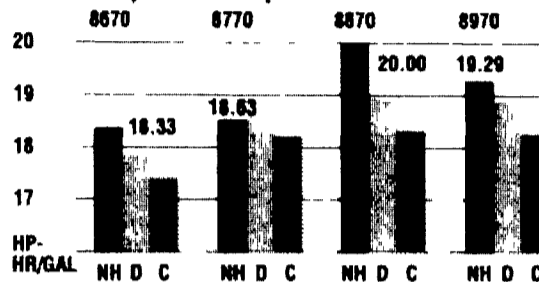

Fuel Efficiency at maximum power

**See Your Local Dealer
and Ask About the
SPECIAL
WINTER PROGRAMS
SALES - PARTS - SERVICES**

NEW HOLLAND

PENNSYLVANIA

Abbottstown, PA
**MESSICK
EQUIPMENT**
RD 1, Box 255A

Elizabethtown, PA
**MESSICK FARM
EQUIPMENT, INC.**

Boswell, PA
**MAPLE MOUNTAIN
EQUIPMENT**

Frederick, MD
**CERESVILLE FORD
NEW HOLLAND INC.**

Bridgeton, NJ
**LESLIE G. FOGG,
INC.**

Marion Center, PA
**ALLEGHENY FARM
SERVICE**

Halifax, PA
**SWEIGARD
BROTHERS**

Oley, PA
**C.J. WONSIDLER
BROS.**

Hagerstown, MD
**ANTIETAM FORD
TRACTOR, INC.**

Washington, NJ
**SMITH TRACTOR &
EQUIPMENT, INC.**

Carlisle, PA
**R & W
EQUIPMENT CO.**

New Holland, PA
ABC GROFF, INC.

Pitman, PA
**SCHREFFLER
EQUIPMENT**

Rising Sun, MD
**AG INDUSTRIAL
EQUIP. CO. INC.**

Woodstown, NJ
FARM RITE, INC.

Chambersburg, PA
**FORRESTER FARM
EQUIPMENT LTD.**

Honey Grove, PA
Loysville, PA
**NORMAN D. CLARK
& SON, INC.**

Tamaqua, PA
**CHARLES S.
SNYDER, INC.**

Dushore, PA
**FITZPATRICK &
LAMBERT, INC.**

Lancaster, PA
**LANCASTER FORD
TRACTOR, INC**

West Grove, PA
**S.G. LEWIS &
SON, INC.**