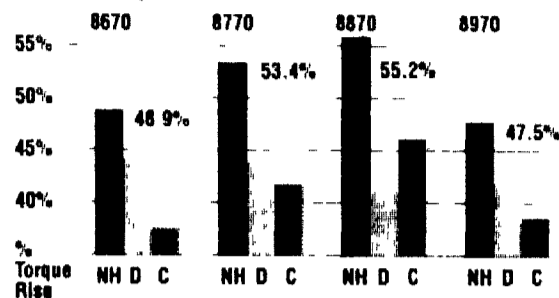

GENESIS™

70 SERIES TRACTORS

Test results summarized by the Nebraska Tractor Testing Laboratory confirm that 70 Series GENESIS™ tractors outperform the other brands.

Highest Torque Rise Up to 55.2%

Impressive Fuel Economy Up to 20 hp-hrs per gallon

GENESIS tractor models are winners in other categories, too - like maximum drawbar pull, hydraulic flow and standard 3-point lift performance. Stop in for a test drive and a look at the test results.

Based on test results available December 1, 1996.

Maximum Torque Rise