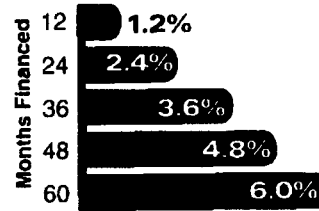

Financing Options (APR)

MASSEY-FERGUSON

Massey Ferguson® is a wholly owned subsidiary of AGCO Corporation, Duluth, GA