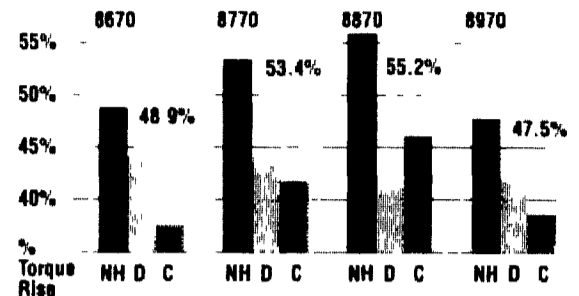

GENESIS™

70 SERIES TRACTORS

Test results summarized by the Nebraska Tractor Testing Laboratory confirm that 70 Series GENESIS™ tractors outperform the other brands. Highest Torque Rise Up to 55.2%

Impressive Fuel Economy Up to 20 hp-hrs per gallon

GENESIS tractor models are winners in other categories, too - like maximum drawbar pull, hydraulic flow and standard 3-point lift performance. Stop in for a test drive and a look at the test results.

Based on test results available December 1, 1996

Maximum Torque Rise