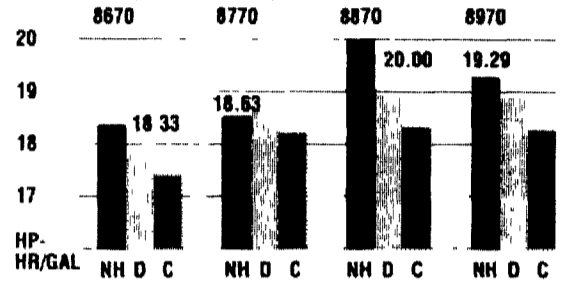

THE TIGHTEST TURNAROUND

Cut the wheel on a new Boomer compact tractor and boom the tractor turns on a dime, reducing turnaround diameter up to 50% compared to other compacts

GENESIS™

70 SERIES TRACTORS

Test results summarized by the Nebraska Tractor Testing Laboratory confirm that 70 Series GENESIS™ tractors outperform the other brands. Highest Torque Rise Up to 55.2%

Impressive Fuel Economy Up to 20 hp-hrs per gallon

GENESIS tractor models are winners in other categories, too - like maximum drawbar pull, hydraulic flow and standard 3-point lift performance. Stop in for a test drive and a look at the test results.

Based on test results available December 1, 1996

Maximum Torque Rise

Fuel Efficiency at maximum power

**See Your Local Dealer
and Ask About the
SPECIAL
WINTER PROGRAMS
SALES - PARTS - SERVICES**

NEW HOLLAND