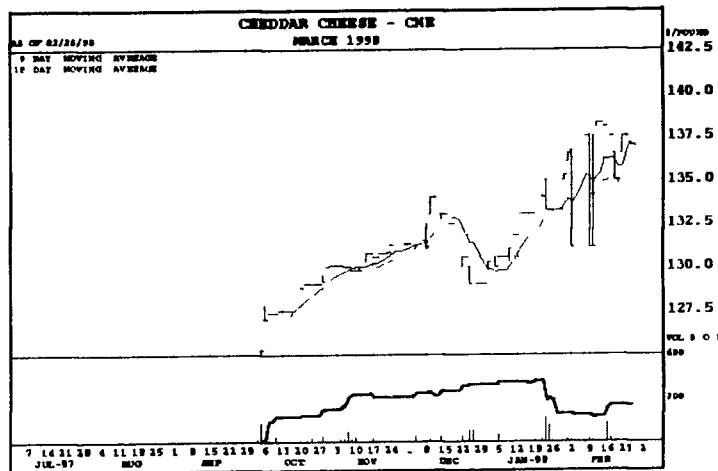

(Continued from Page A16)

Oats:							
Mar	1.39 1/2	dn 2 1/2	1.80	1.41	1/2		
May	1.45 3/4	dn 2	1.82 1/2	1.47	1/2		
Jul	1.50 1/4	dn 1 1/2	1.84	1.51	1/2		
Sep	1.53 1/4	dn 1 3/4	1.77	1.54	1/2		
Soybeans:							
Mar	6.49 3/4	dn 4 3/4	7.49 1/2	5.93			
May	6.53 3/4	dn 3 1/2	7.52	6.01			
Jul	6.59 3/4	dn 2 1/2	7.53	6.11	1/2		
Aug	6.59 3/4	dn 1 1/4	7.23	6.26			
Sep	6.48 1/2	dn 3 1/2	7.07	6.37			
Nov	6.43 1/4	dn 4 3/4	7.17	5.97			
Soybean Meal:							
Mar	174.90	dn 2.10	234.40	176.30			
May	175.80	dn 1.80	231.00	177.20			
Jul	178.10	dn 1.60	231.50	179.30			
Soybean Oil:							
Mar	26.58	up .13	27.50	22.24			
May	26.93	up .06	27.70	22.35			
Jul	27.17	dn .04	27.98	22.40			

Symbol BKGS - 02/26/98 Open 1328 High 1328 Low 1327 Last Chge +1

Moving Average: Day 09 18 40; 1324 1324 1287

Stochastic: Day 09 14 20; to 94.44 85.00 92.50; k 83.77 81.76 91.17; d 76.60 81.49 90.40

Relative Strength: Day 09 14 20; 65.24 68.99 70.78

Symbol CRB - 02/26/98 Open 137200 High 137200 Low 137200 Last Chge +200

Moving Average: Day 09 18 40; 136855 136103 134058

Stochastic: Day 09 14 20; to 75.38 70.00 70.00; k 65.43 64.86 72.29; d 57.29 60.57 70.86