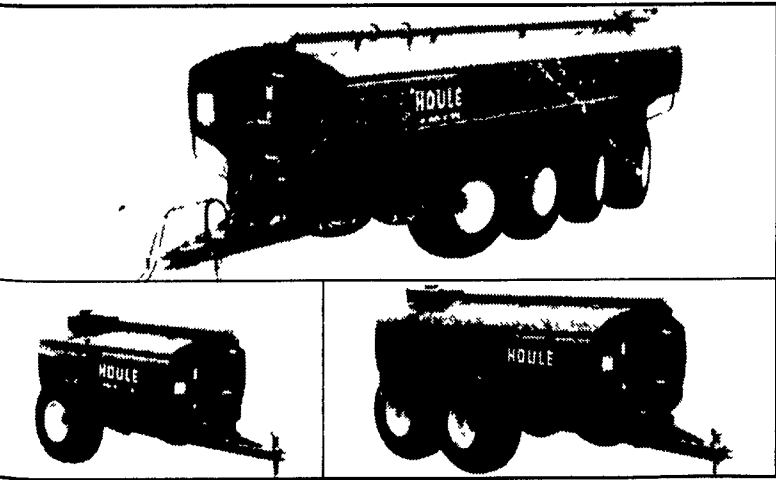

HOULE

**VERTICAL
AGI-
POMPE®**

**LIQUID
MANURE
SPREADERS!**

WITMER IMPLEMENT SERVICE

Shippensburg, PA (717) 532-6139

A TRUE TMR MIXER

Don't accept a limited concept of TMR! The N.D.E. vertical mixer can handle round bale silage, square bales, silages, grains, byproducts - anything that you want in your TMR! Buy directly from us and save.