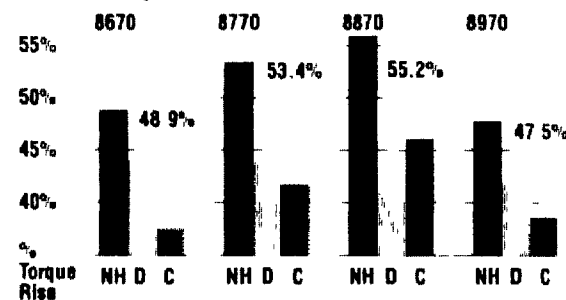

GENESIS™

70 SERIES TRACTORS

Test results summarized by the Nebraska Tractor Testing Laboratory confirm that 70 Series GENESIS™ tractors outperform the other brands.

Highest Torque Rise Up to 55.2%

Impressive Fuel Economy Up to 20 hp-hrs per gallon

GENESIS tractor models are winners in other categories, too - like maximum drawbar pull, hydraulic flow and standard 3-point lift performance. Stop in for a test drive and a look at the test results.

Based on test results available December 1, 1996

Maximum Torque Rise