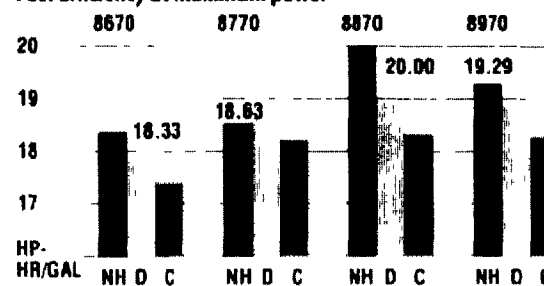

Fuel Efficiency at maximum power

**See Your Local Dealer
and Ask About the
SPECIAL
WINTER PROGRAMS
SALES - PARTS - SERVICES**

NEW HOLLAND

PENNSYLVANIA

Abbottstown, PA
**MESSICK
EQUIPMENT**
RD 1, Box 255A

Elizabethtown, PA
**MESSICK FARM
EQUIPMENT, INC.**

Boswell, PA
**MAPLE MOUNTAIN
EQUIPMENT**

Frederick, MD
**CERESVILLE FORD
NEW HOLLAND INC.**

Bridgeton, NJ
**LESLIE G. FOGG,
INC.**

Marion Center, PA
**ALLEGHENY FARM
SERVICE**

Halifax, PA
**SWEIGARD
BROTHERS**

Oley, PA
**C.J. WONSIDLER
BROS.**

Hagerstown, MD
**ANTIETAM FORD
TRACTOR, INC.**

Washington, NJ
**SMITH TRACTOR &
EQUIPMENT, INC.**

Carlisle, PA
**R & W
EQUIPMENT CO.**

New Holland, PA
ABC GROFF, INC.

Pitman, PA
**SCHREFFLER
EQUIPMENT**

Rising Sun, MD
**AG INDUSTRIAL
EQUIP. CO. INC.**

Woodstown, NJ
FARM RITE, INC.

Chambersburg, PA
**FORRESTER FARM
EQUIPMENT LTD.**

Honey Grove, PA
Loysville, PA
**NORMAN D. CLARK
& SON, INC.**

Tamaqua, PA
**CHARLES S.
SNYDER, INC.**

Dushore, PA
**FITZPATRICK &
LAMBERT, INC.**

Lancaster, PA
**LANCASTER FORD
TRACTOR, INC**

West Grove, PA
**S.G. LEWIS &
SON, INC.**

NEW HOLLAND
Credit Company