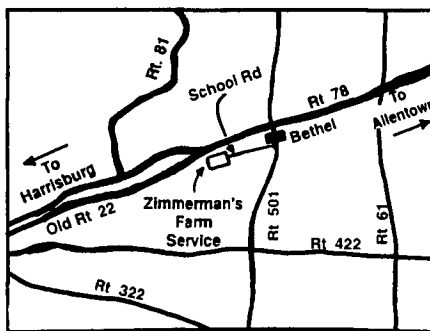

All Roads Lead To...

Zimmerman's Farm Service, Inc
180 School Rd.
Bethel, PA 19507
Phone 717-933-4114 Fax 717-933-9001

OPEN HOUSE

February 9 To 13, 1998
Big Discounts On All Parts
and Hardware—ALL WEEK

DOOR PRIZES
REFRESHMENTS

Stop In & Test Drive The Case IH
Tractors & Equipment

Check the BIG SAVINGS, TOO

© 1998 CASE CORPORATION

Visit us on the Internet at <http://www.casecorp.com>
Case IH and Case Credit are registered trademarks of Case Corporation.

CASE III