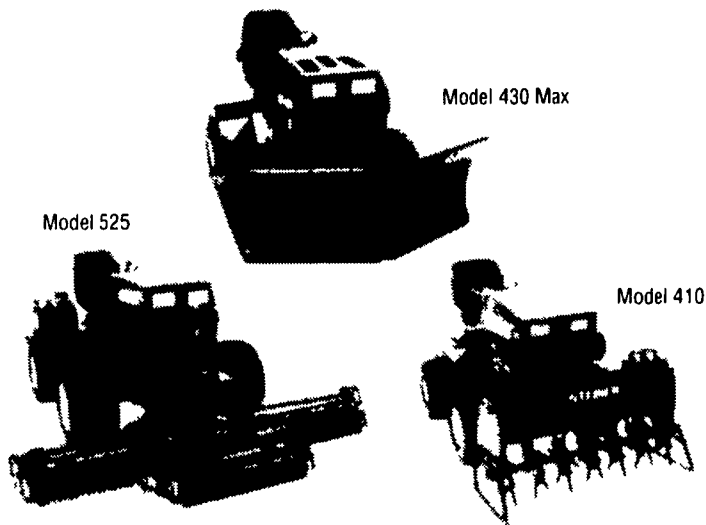

OPEN HOUSE

MESSICK'S
SERVING TWO LOCATIONS

RD #1, Box 225A, Route 30
Abbottstown, PA 17301
717-259-6617

Rheems Exit - Route 283
Elizabethtown, PA 17022
717-367-1319 717-653-8867

TWO FULL WEEKS
Abbottstown Location
January 18 - January 24
Elizabethtown Location
January 26 - January 31

Versatility on wheels

A turf tractor is only as good as the tools you can attach to it. Thanks to Quick-Hitch, Steiner turf tractors are the best in their field. With it's many and varied attachments, a

Steiner becomes anything you want it to be in five minutes or less. You can mow, move dirt and snow, edge, blow, chip, aerate and more

And behind Quick-Hitch, you'll find the only turf tractor with constant four-wheel drive, smooth power steering and our unique articulated frame. All backed by the Steiner reputation for reliability. For versatility on wheels, see your authorized Steiner dealer today.

Financing available through
Dealers Credit, Inc.
(800) 735 1903

STEINER

THE STEINER
A TURF TRACTOR WITH A DIFFERENT TWIST

MESSICK FARM EQUIPMENT, INC.

Rheems Exit - Rt. 283, Elizabethtown, PA
717-367-1319, 717-653-8867

Lots of Mowing
With Little
Time... Here's
Your Answer

WOODS Turf Batwing®
Folding Wing Finish Mowers, Narrow Transport
Available 12, 15, 17 Ft.

Great For
Golf Course,
Parks,
Township,
Big Jobs