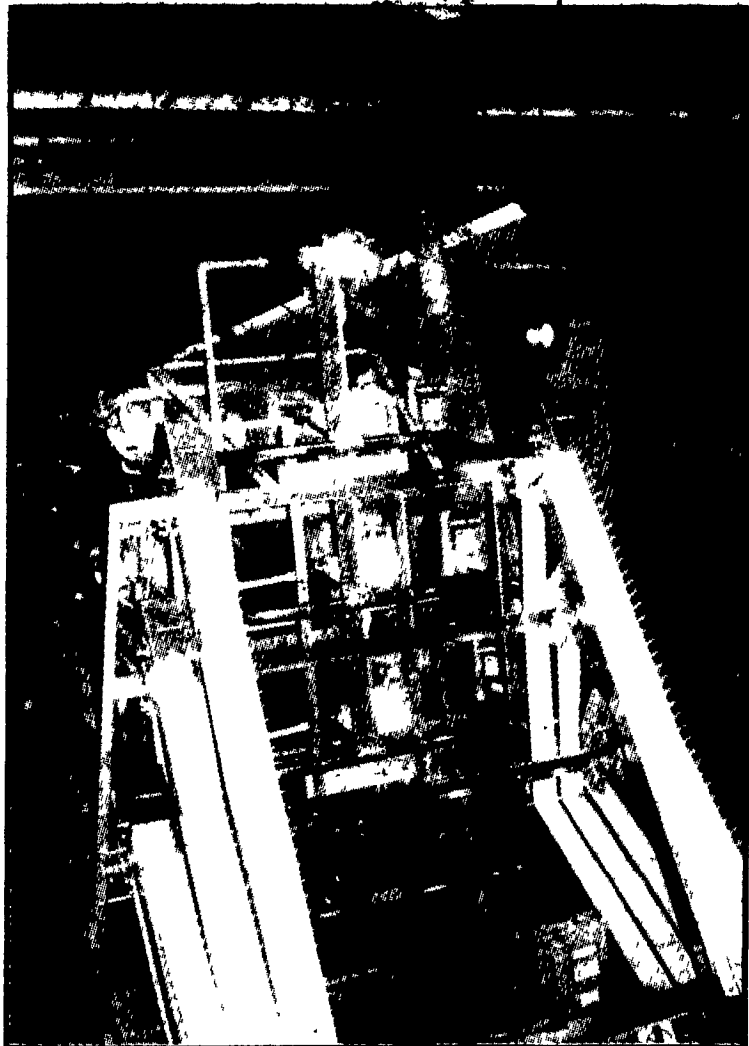

52' x 508' High Rise Building by King Construction Co. Added to existing complex.

Lubing Nipples installed on stands and Lubing flush tanks help remove air before it gets in the nipple pipes. Northeast Agri Systems temperature compensated inlets, nipple installed with control rod on wall below inlets. Since the control rod is "inside" the building where temperature is constant it does not expand and contract. This reduces adjustment.

Serving Delmarva From
Federalsburg, Md.
305 University Ave
410-754-9434

Store Hours:
7:30 AM - 5:00 PM
Mon.-Fri.

Chore-Time new producer cage - only 76" wide to save on building cost. Can also be used to replace older 3-high systems and 4-high reverse cages.