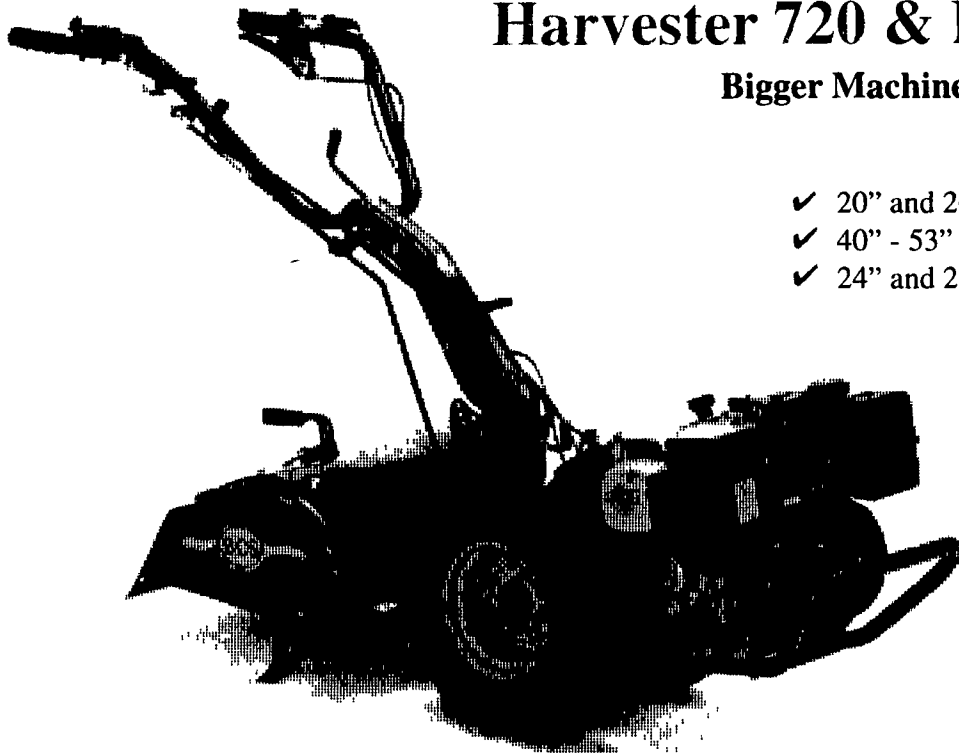

Now on Sale!

\$1,899.00

Save \$150 off M.S.R.P.

Price above based on Model 720 8hp recoil with 20" tiller

\$2,349.00

Save \$150 off M.S.R.P.

Price above based on Model 730 9hp recoil with 26" tiller

The Professionals

For Extra Heavy-Duty Applications

Popular Options:

- ✓ 30" Heavy-Duty Mower
- ✓ 38" Mower w/Catcher (14hp only)
- ✓ 26" and 30" Tiller Attachments
- ✓ 24" and 28" Snow Throwers
- ✓ 40" Power Sweeper
- ✓ 45" to 53" Sickle Bar Mowers
- ✓ Chipper/Shredder