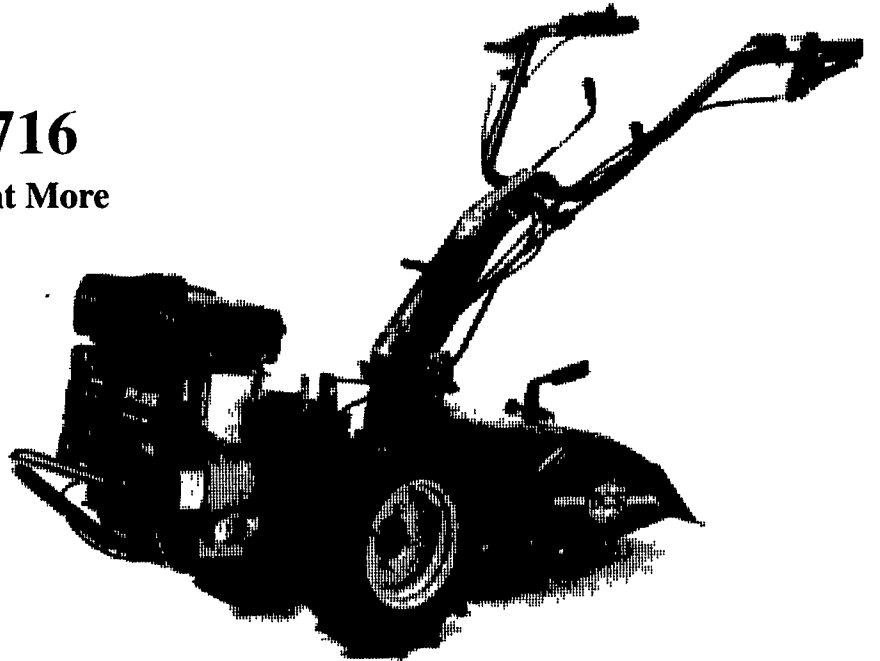

BCS WINTER \$100 REBATE SALE

Mail-in rebate with purchase of ANY BCS tractor and attachment.

Gardener 710

Perfect for Small and Medium Gardens

SPECIFICATIONS

Engine	5hp Briggs & Stratton
Speed w/Tiller	.6 forward & 2.5 reverse
Tire Size	4"x8" tractor tread tires
Tilling Width	18"
Tilling Depth	8"
Weight w/tiller	178 lbs.

Convenient Electric Start is Available

Popular Options:

- ✓ 30" Sickle Bar Mower
- ✓ 24" Snow Thrower
- ✓ 22" Lawn Mower

Now on Sale!

\$999.00

Save \$270 off M.S.R.P.

Popular Options:

- ✓ 30" Sickle Bar Mower
- ✓ 24" Snow Thrower
- ✓ 22" Lawn Mower

Now on Sale!

\$1,539.00

Save \$150 off M.S.R.P.

Gardener 716

For Those Who Want More

SPECIFICATIONS

Engine	5hp Briggs & Stratton IP
Speed w/Tiller	.6, 1.2, 6.3 fwd & .6, 1.4 rev
Speed w/Other	.6, 1.4 fwd & .6, 1.2 rev
Tire Size	4"x8" tractor tread tires
Tilling Width	18"
Tilling Depth	8"
Weight w/tiller	183 lbs.

Convenient Electric Start is Available

Harvester 720 & Harvester Plus 730

Bigger Machines for Bigger Jobs

Popular Options:

- ✓ 20" and 26" Tillers
- ✓ 40" - 53" Sickle Bar Mowers
- ✓ 24" and 28" Snow Throwers
- ✓ 22" Lawn Mower
- ✓ Chipper/Shredder
- ✓ 40" Power Sweeper