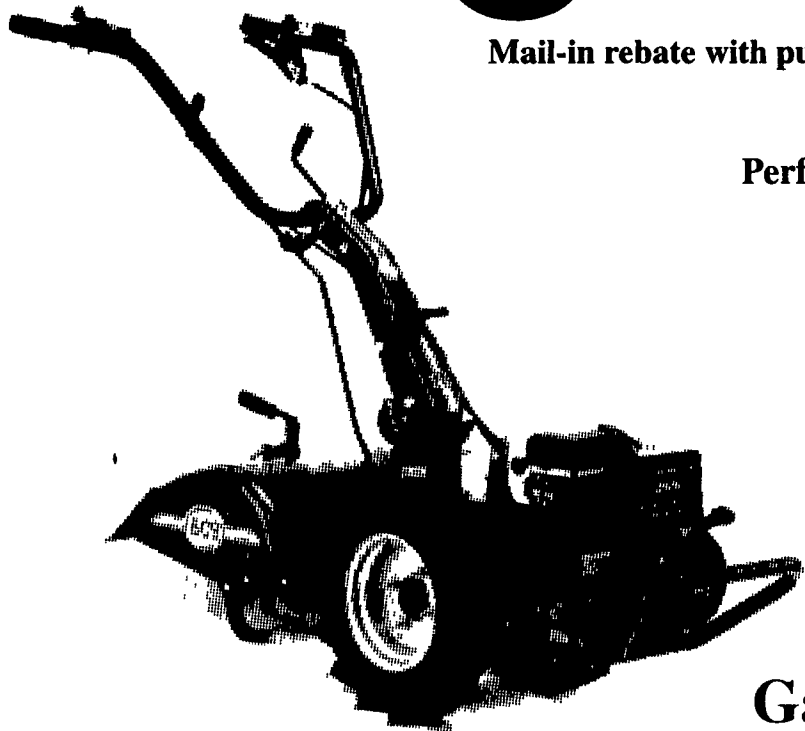

BCS WINTER \$100 REBATE SALE

Mail-in rebate with purchase of ANY BCS tractor and attachment.

Gardener 710

Perfect for Small and Medium Gardens

SPECIFICATIONS

Engine	5hp Briggs & Stratton
Speed w/Tiller	.6 forward & 2.5 reverse
Tire Size	4"x8" tractor tread tires
Tilling Width	18"
Tilling Depth	8"
Weight w/tiller	178 lbs.

Convenient Electric Start is Available

Popular Options:

- ✓ 30" Sickle Bar Mower
- ✓ 24" Snow Thrower
- ✓ 22" Lawn Mower

Now on Sale!

\$999.00

Save \$270 off M.S.R.P.

Popular Options:

- ✓ 30" Sickle Bar Mower
- ✓ 24" Snow Thrower
- ✓ 22" Lawn Mower