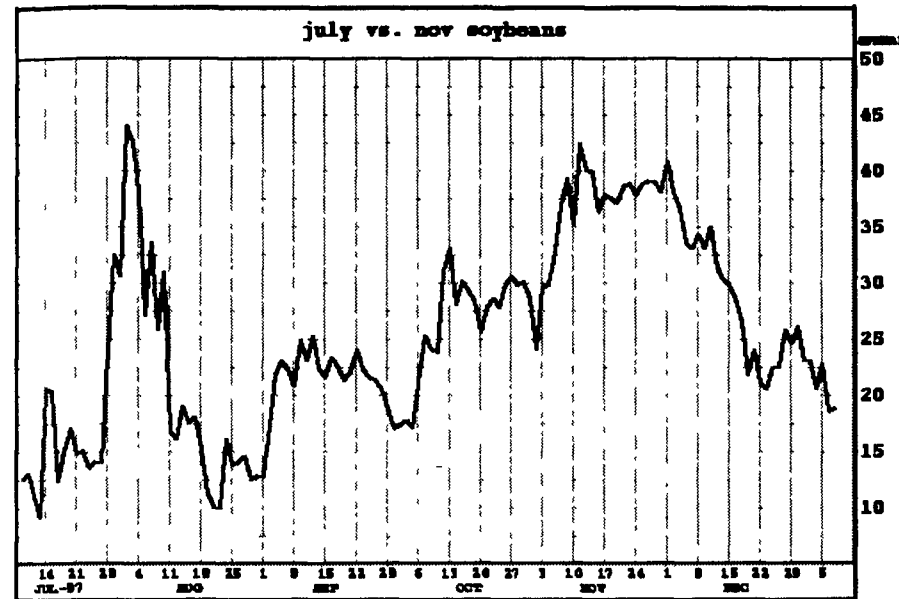

GRAIN, CATTLE AND HOG FUTURES MARKETS

(Continued from Page A16)

Soybeans:

Jan	6.69 3/4	up 8 1/2	7.52	5.83
Mar	6.77	up 7 1/4	7.49	5.93
May	6.81	up 5	7.52	6.01
Jul	6.85 3/4	up 5	7.53	6.11 1/2
Aug	6.84	up 4 3/4	7.45	6.42 1/2
Sep	6.72	up 4	7.07	6.70
Nov	6.67	up 4 3/4	7.17	5.97