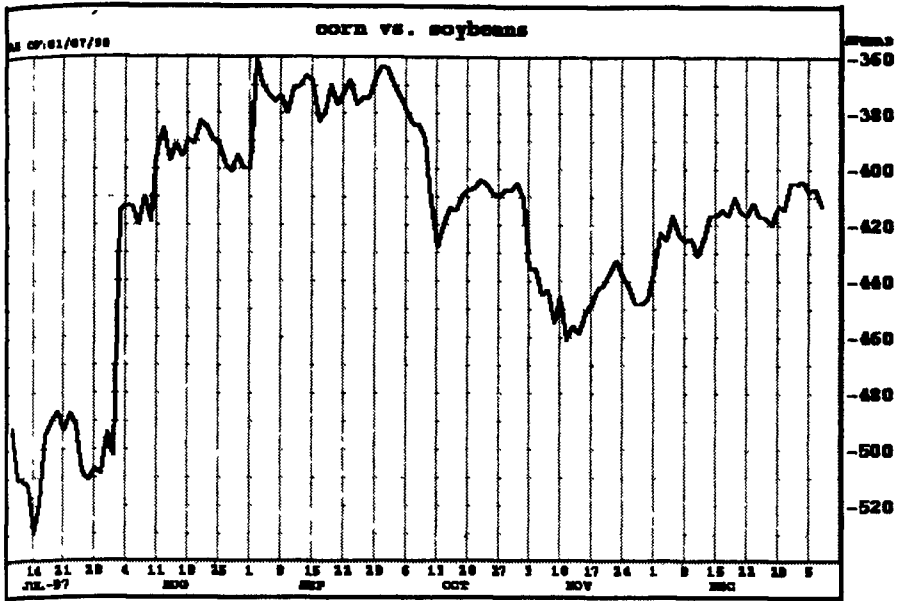

GRAIN, CATTLE AND HOG FUTURES MARKETS

(Continued from Page A16)

Soybeans:

Jan	6.69 3/4	up 8 1/2	7.52	5.83
Mar	6.77	up 7 1/4	7.49	5.93
May	6.81	up 5	7.52	6.01
Jul	6.85 3/4	up 5	7.53	6.11 1/2
Aug	6.84	up 4 3/4	7.45	6.42 1/2
Sep	6.72	up 4	7.07	6.70
Nov	6.67	up 4 3/4	7.17	5.97