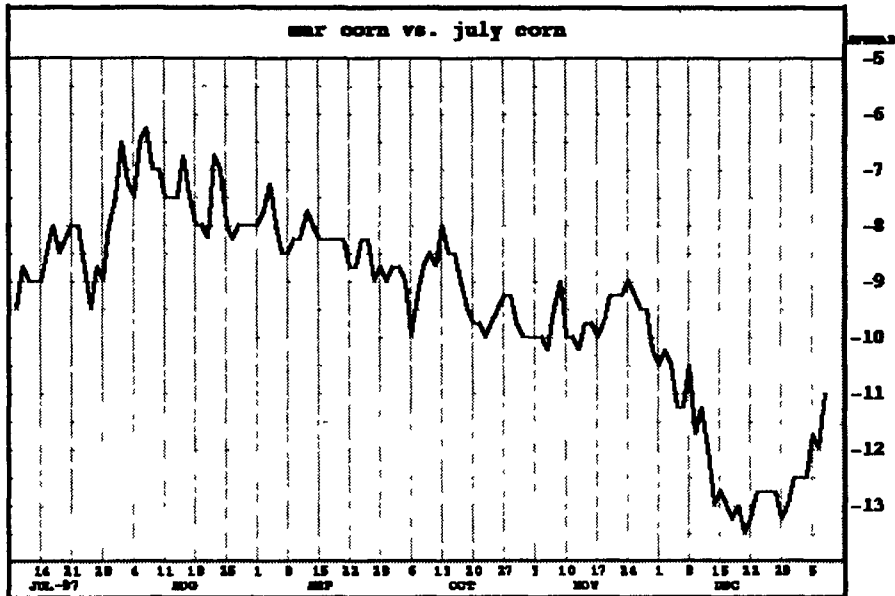

GRAIN, CATTLE AND HOG FUTURES MARKETS

(Continued from Page A16)

Soybeans:

Jan	6.69 3/4	up 8 1/2	7.52	5.83
Mar	6.77	up 7 1/4	7.49	5.93
May	6.81	up 5	7.52	6.01
Jul	6.85 3/4	up 5	7.53	6.11 1/2
Aug	6.84	up 4 3/4	7.45	6.42 1/2
Sep	6.72	up 4	7.07	6.70
Nov	6.67	up 4 3/4	7.17	5.97